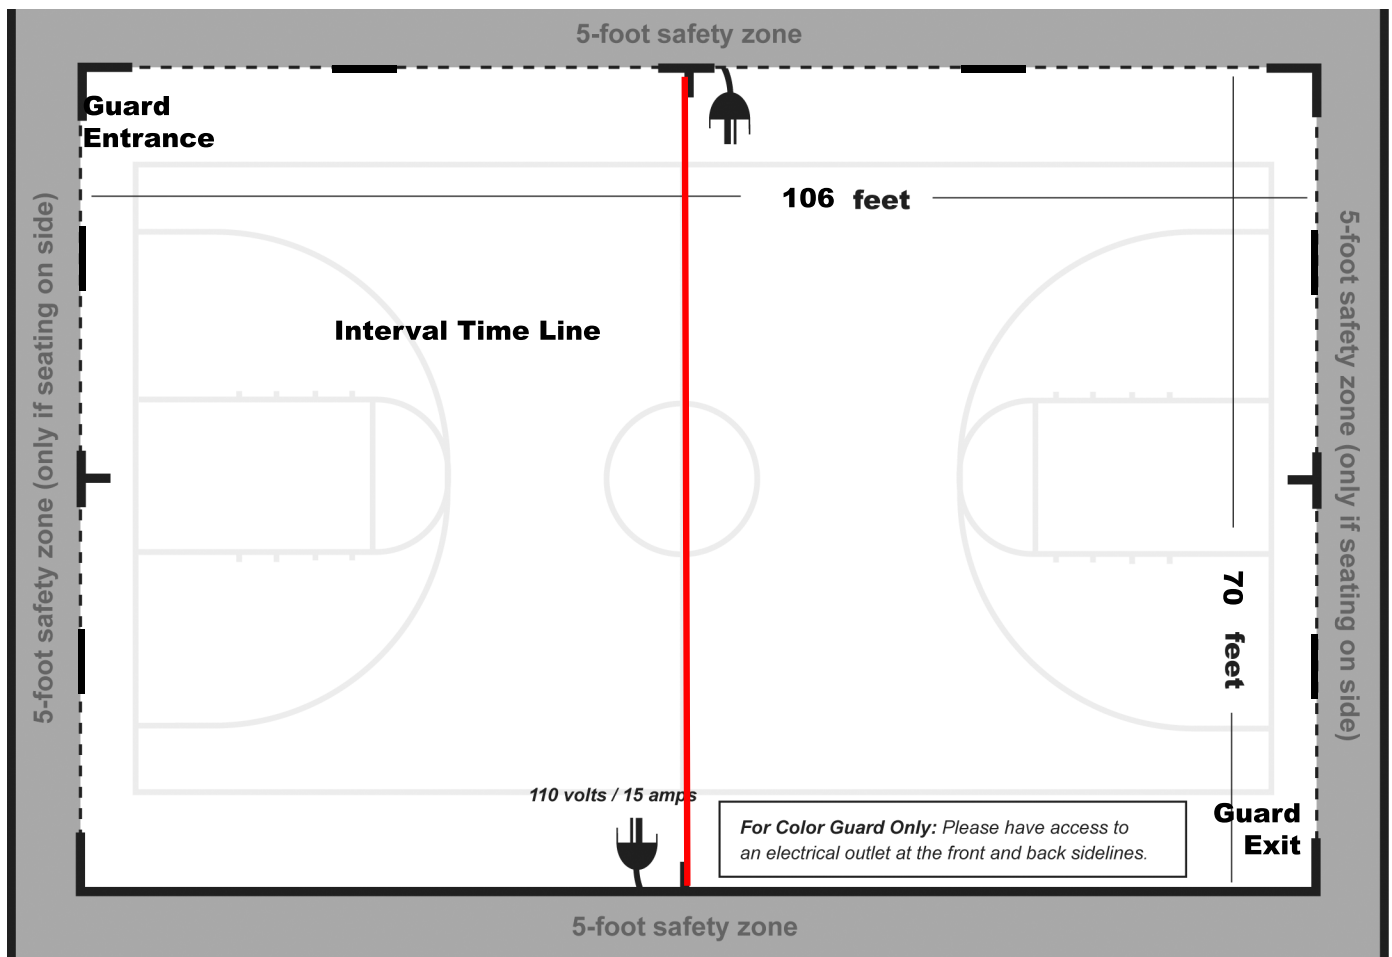

Mid Atlantic Power Regional Competition Area Winthrop Coliseum, Winthrop University Rock Hill, SC

All WGI contest sites must have a minimum of seventy by one hundred feet (70' x 100') to accommodate a "safety zone" of five (5) feet from any spectator seating. If no spectators are seated on the left and right sides, then the safety zone will be eliminated on the left and right sides of the competition area and can extend to the maximum of 106'X 78'.

The "competition area" at this event measures 106'X 70'. All performing groups must be prepared to perform within that area. Floors (tarps) may not extend into the safety zones per rules found in the WGI Adjudication Manual and Rulebook.

← **Black Curtain** →

SPECTATOR SEATING