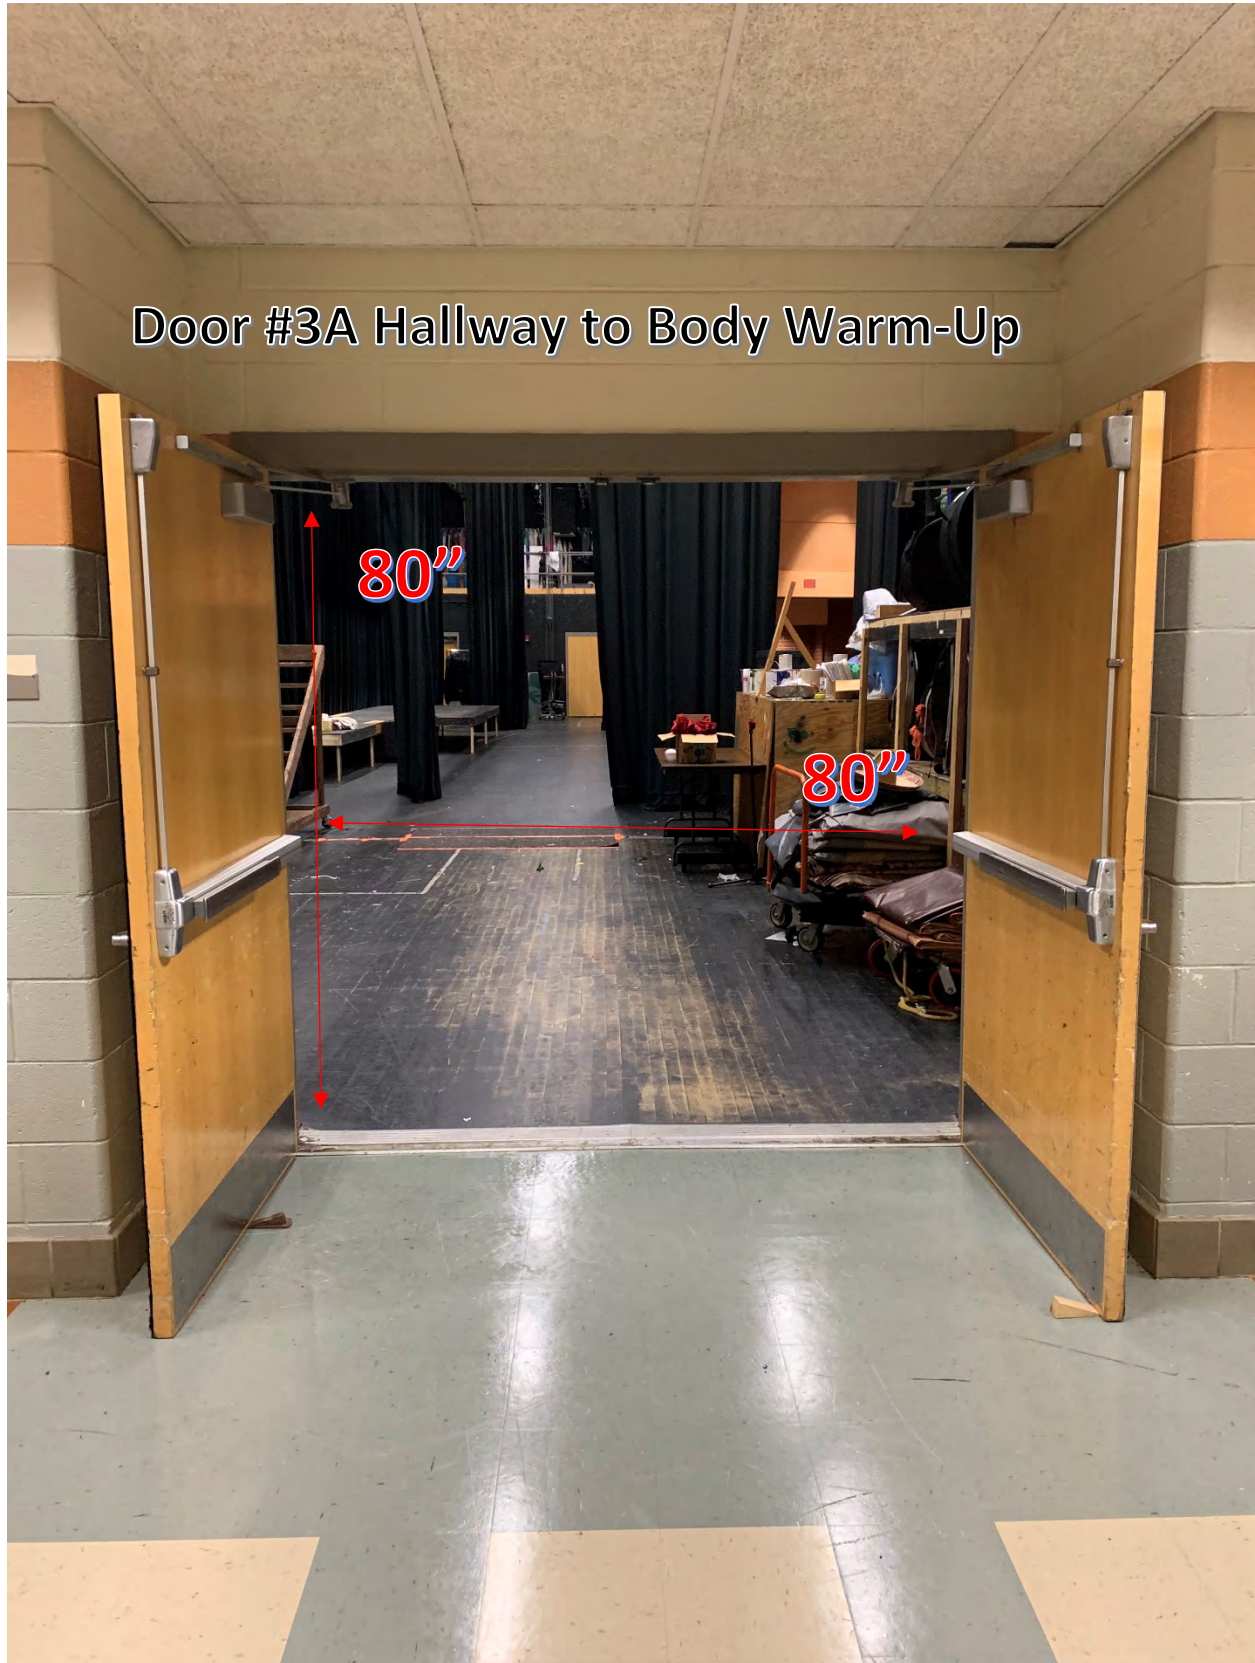

There are no stairs to contend with in the competition area.

There are speakers hanging about 3 feet down in the middle of the ceiling of the performance gym.

Color guards do not enter the competition area directly from the outdoors.

WGI Richmond Guard Regional Door Photos

WGI Richmond Guard Regional Door Photos

WGI Richmond Guard Regional Door Photos

Door #3A (Hall to Body Warm-up [Auditorium] STUDENTS)

WGI Richmond Guard Regional Door Photos