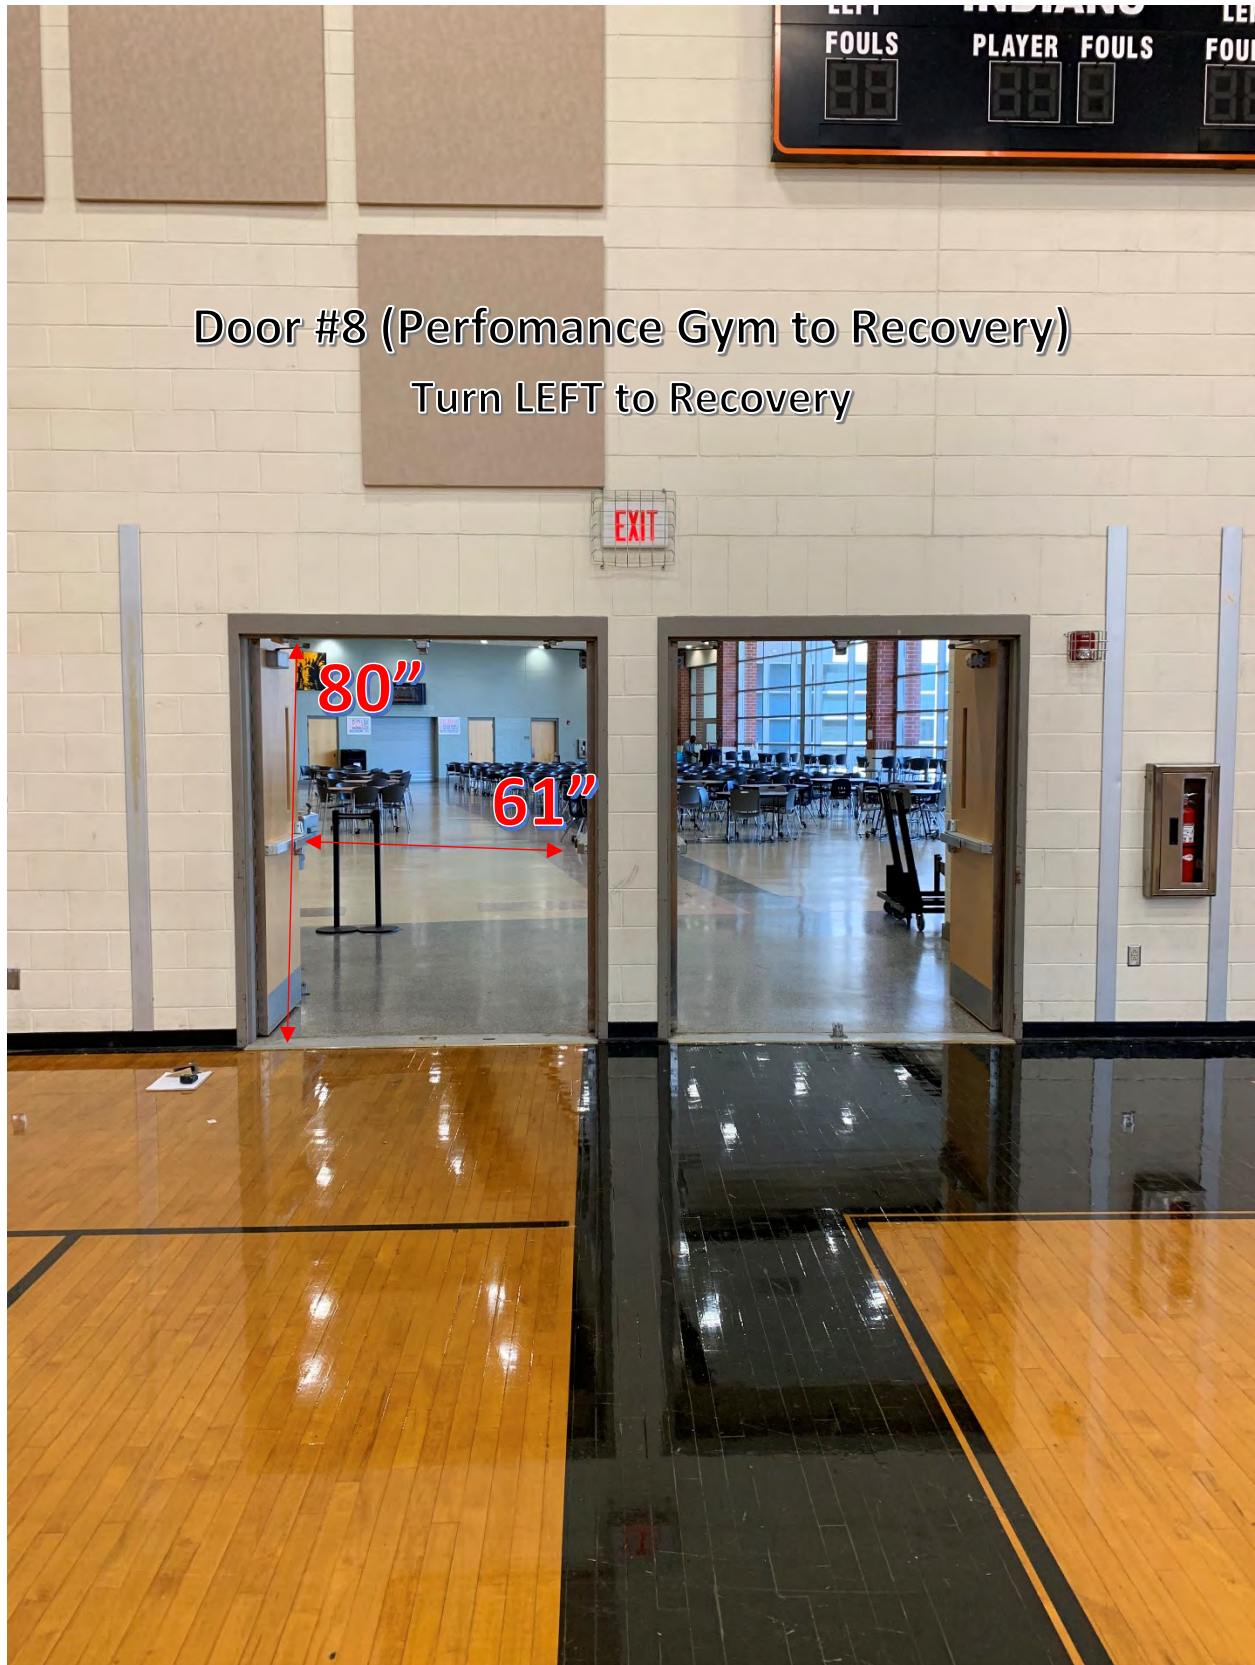

WGI Richmond Guard Regional Door Photos