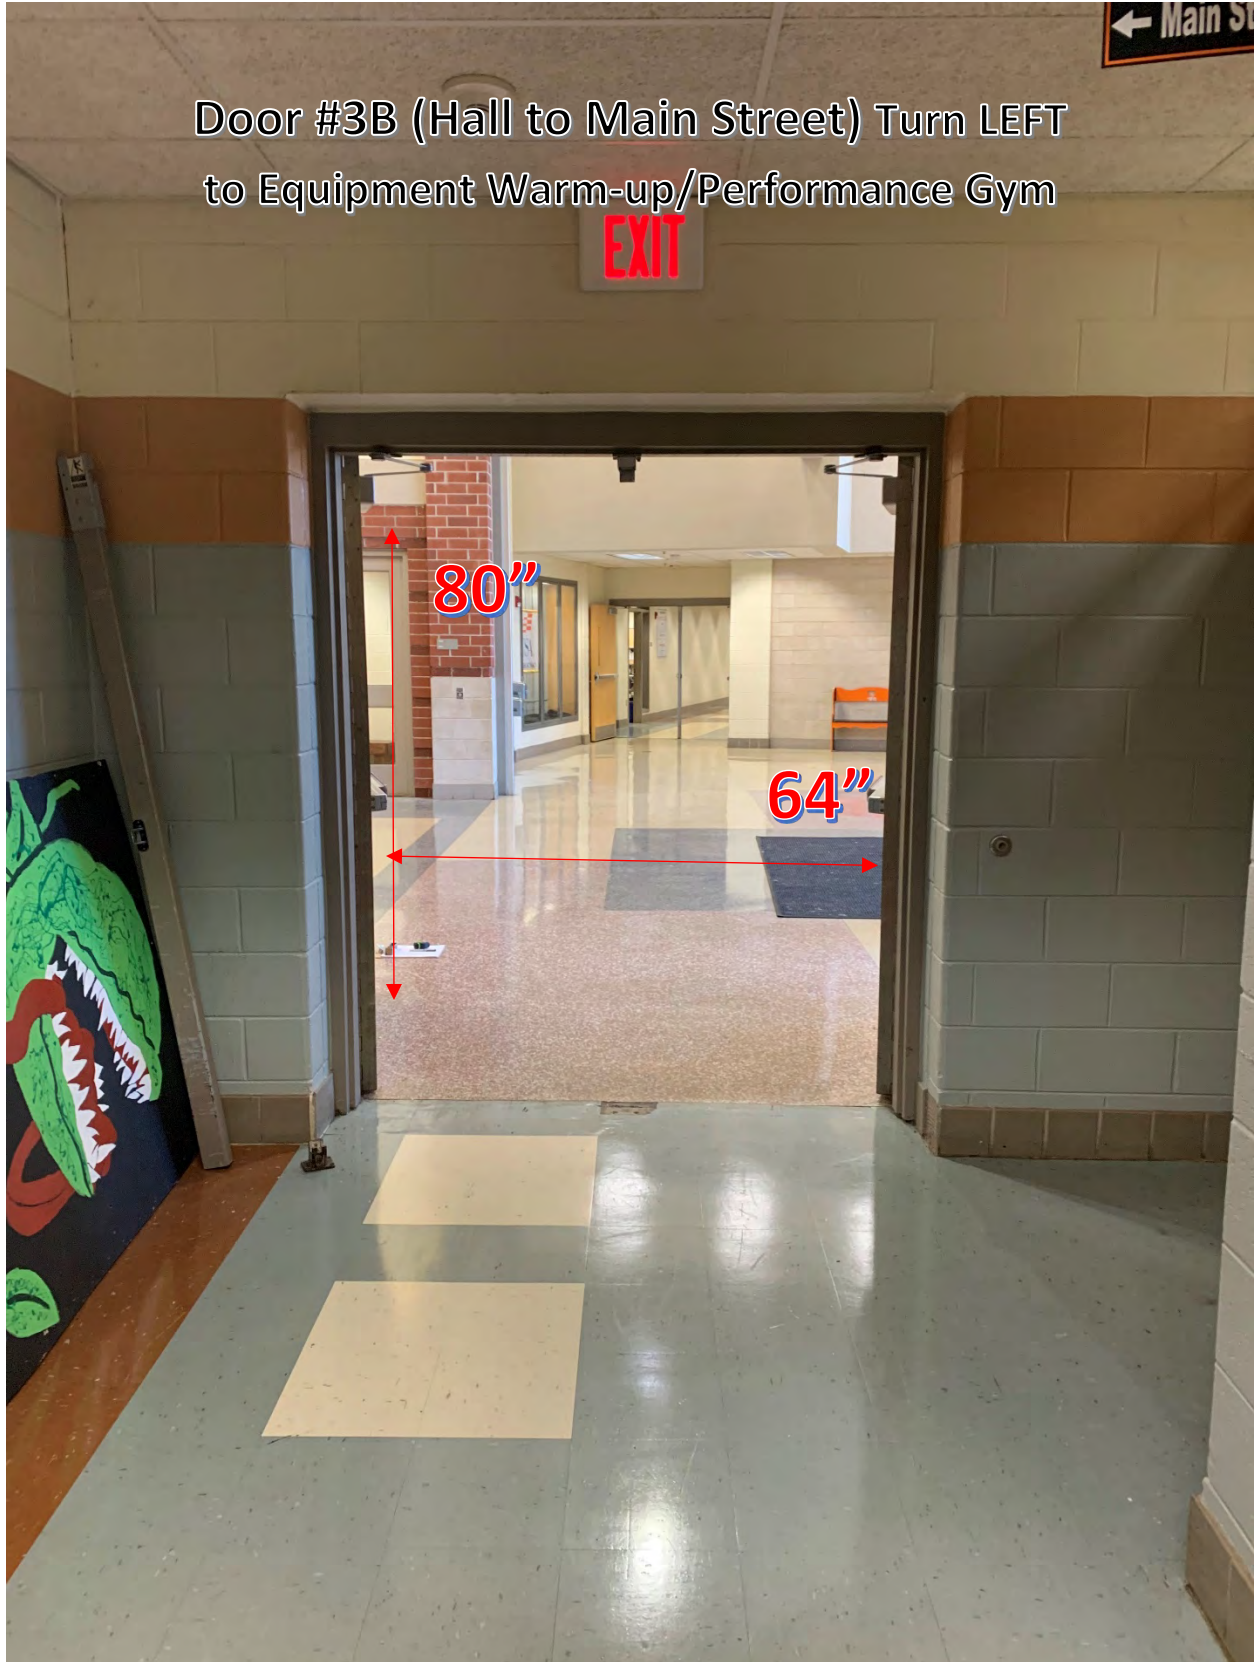

WGI Richmond Guard Regional Door Photos

Door #3B (Hall to Main Street) Turn LEFT
to Equipment Warm-up/Performance Gym