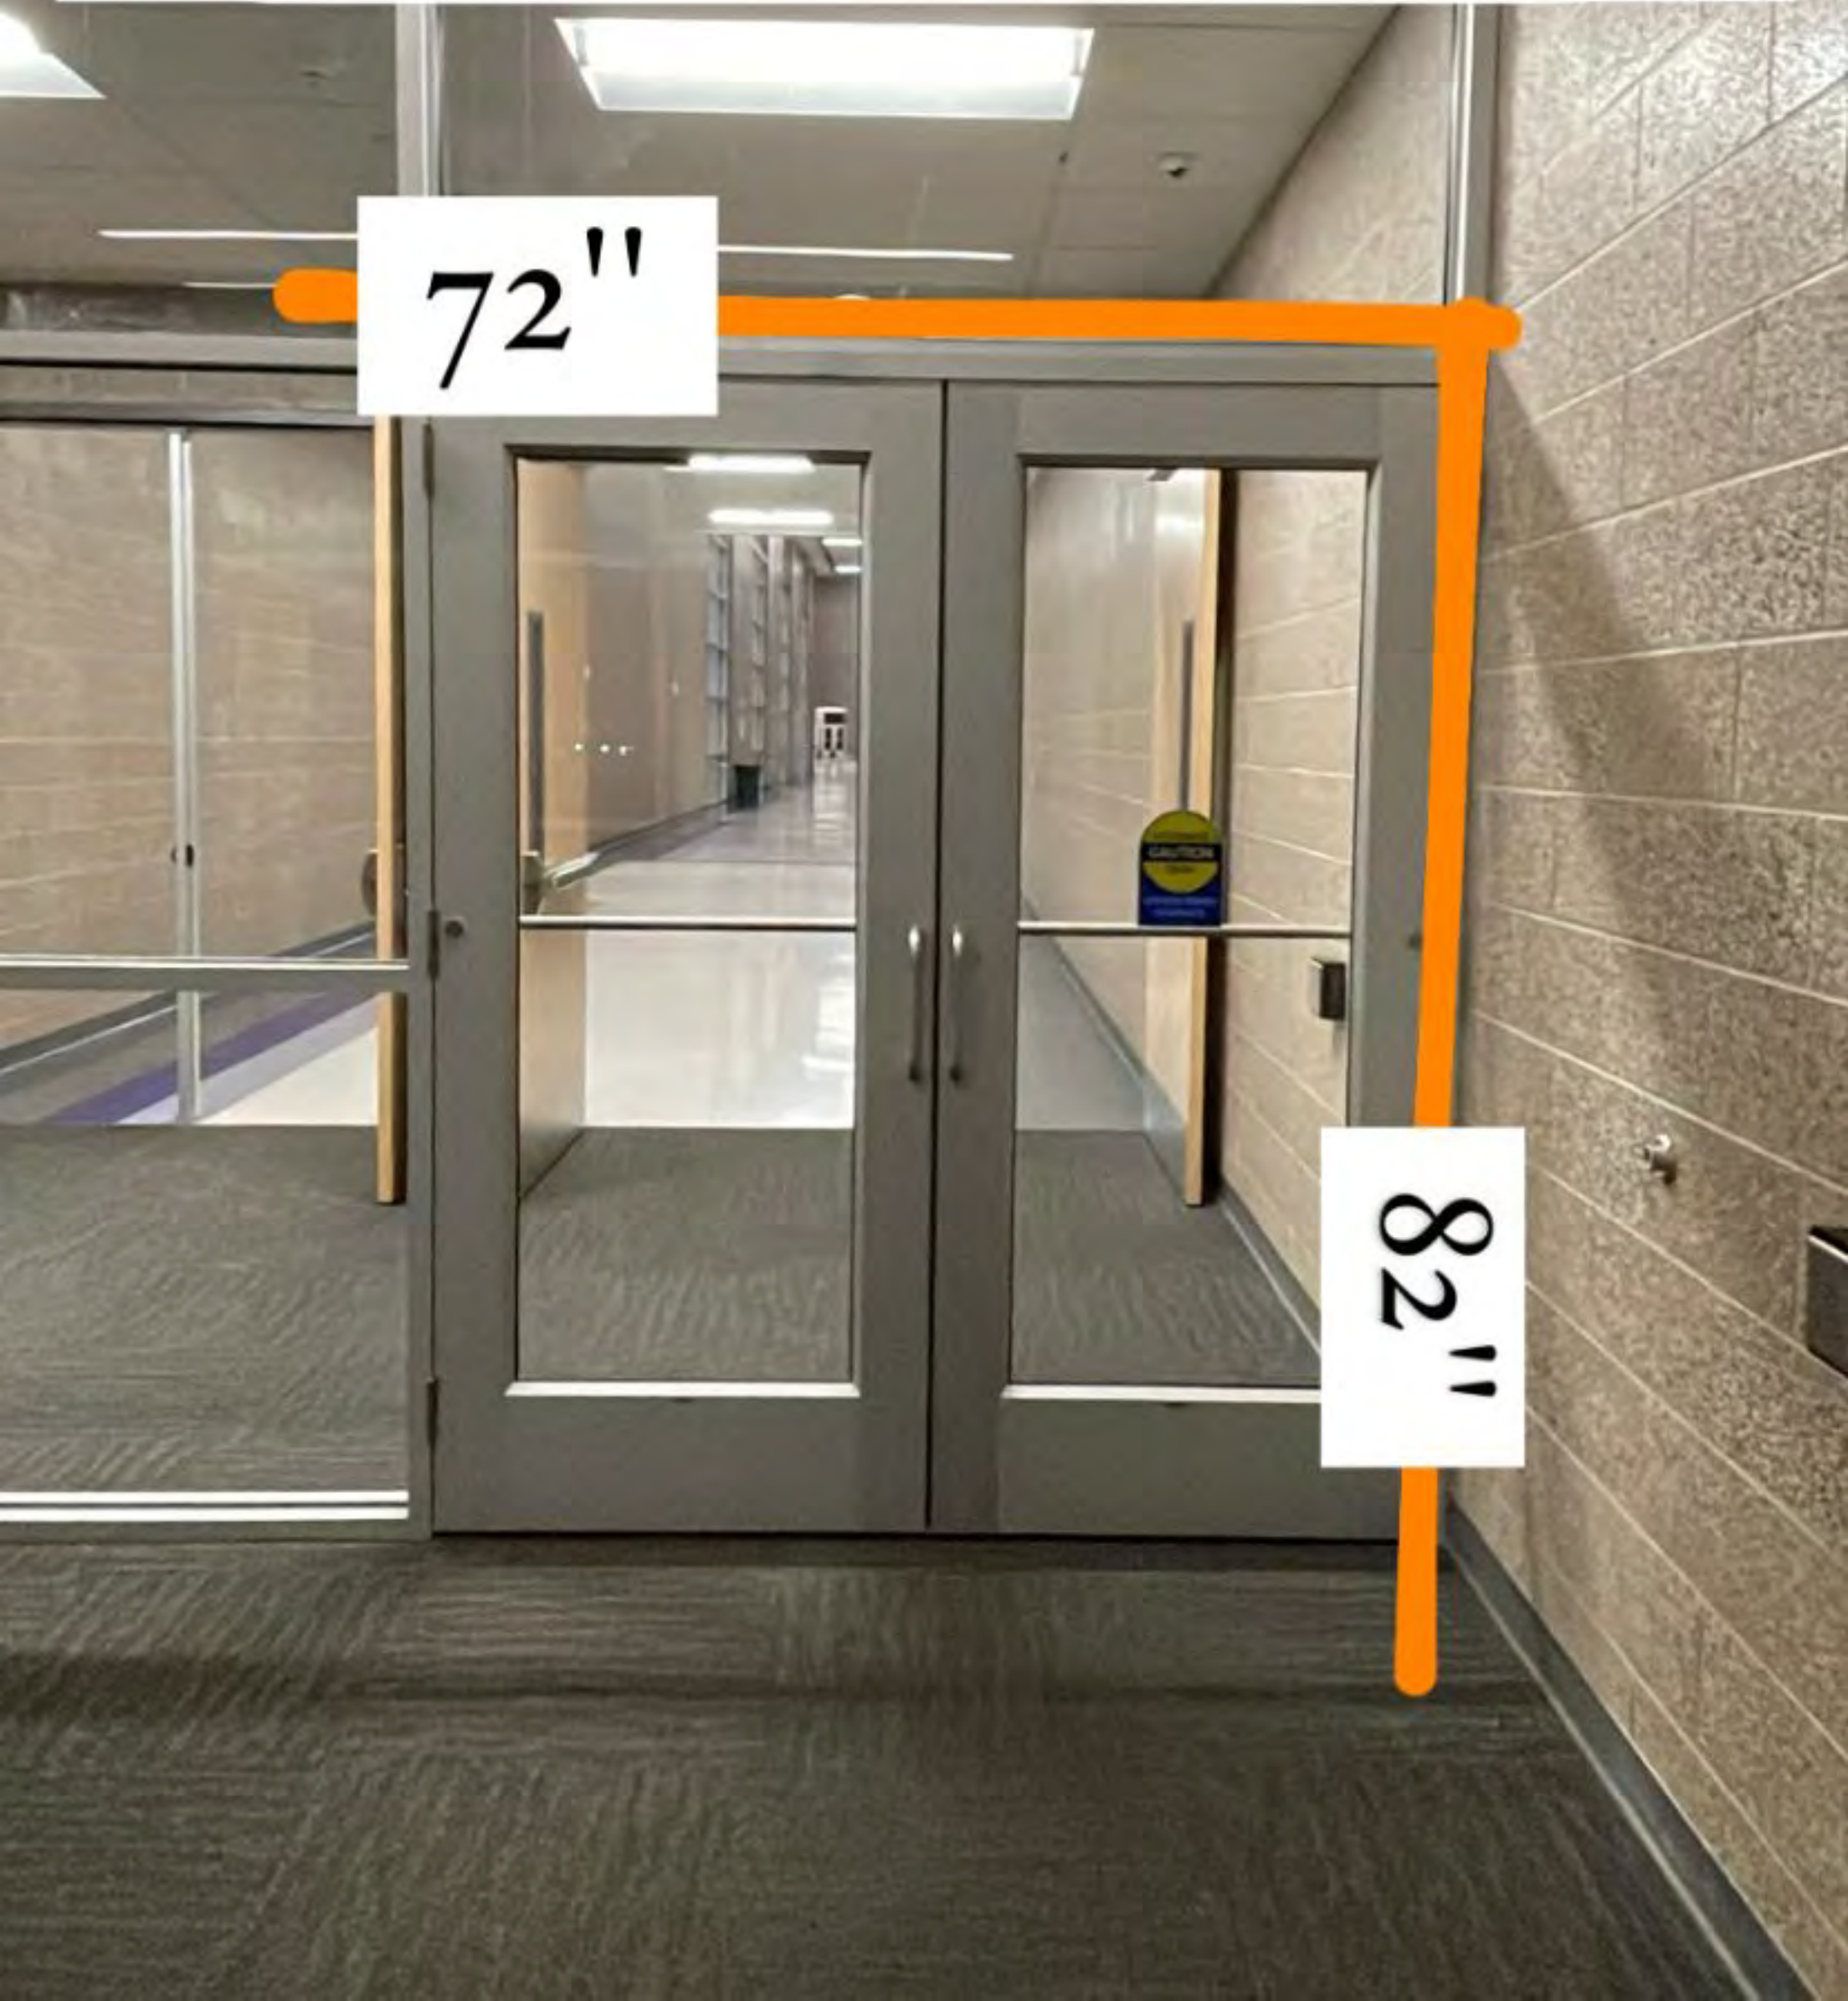

There is an indoor space available for floor refolding.

There are separate areas for body and equipment.

The distance from the warm up to the performance gym is approximately 1 minute.

Body Warm Up

Dance Room

Dimensions: Appx 50' x 45'

There are no obstructions in the area.

Music may be used at moderate levels to be determined by the Contest Administrator

Equipment Warm Up

Auxiliary Gym

Dimensions: Appx: 104' x 60'

Ceiling Height: Appx: 34'

There are no obstructions in the area.

Music may be used at moderate levels to be determined by the Contest Administrator

Door Entrance 1

72"

82"

Door Entrance 2

72"

82"

Door Entrance 3

80"

98"

Prop Storage Entrance

80"

98"

Warm Up Gym Entrance