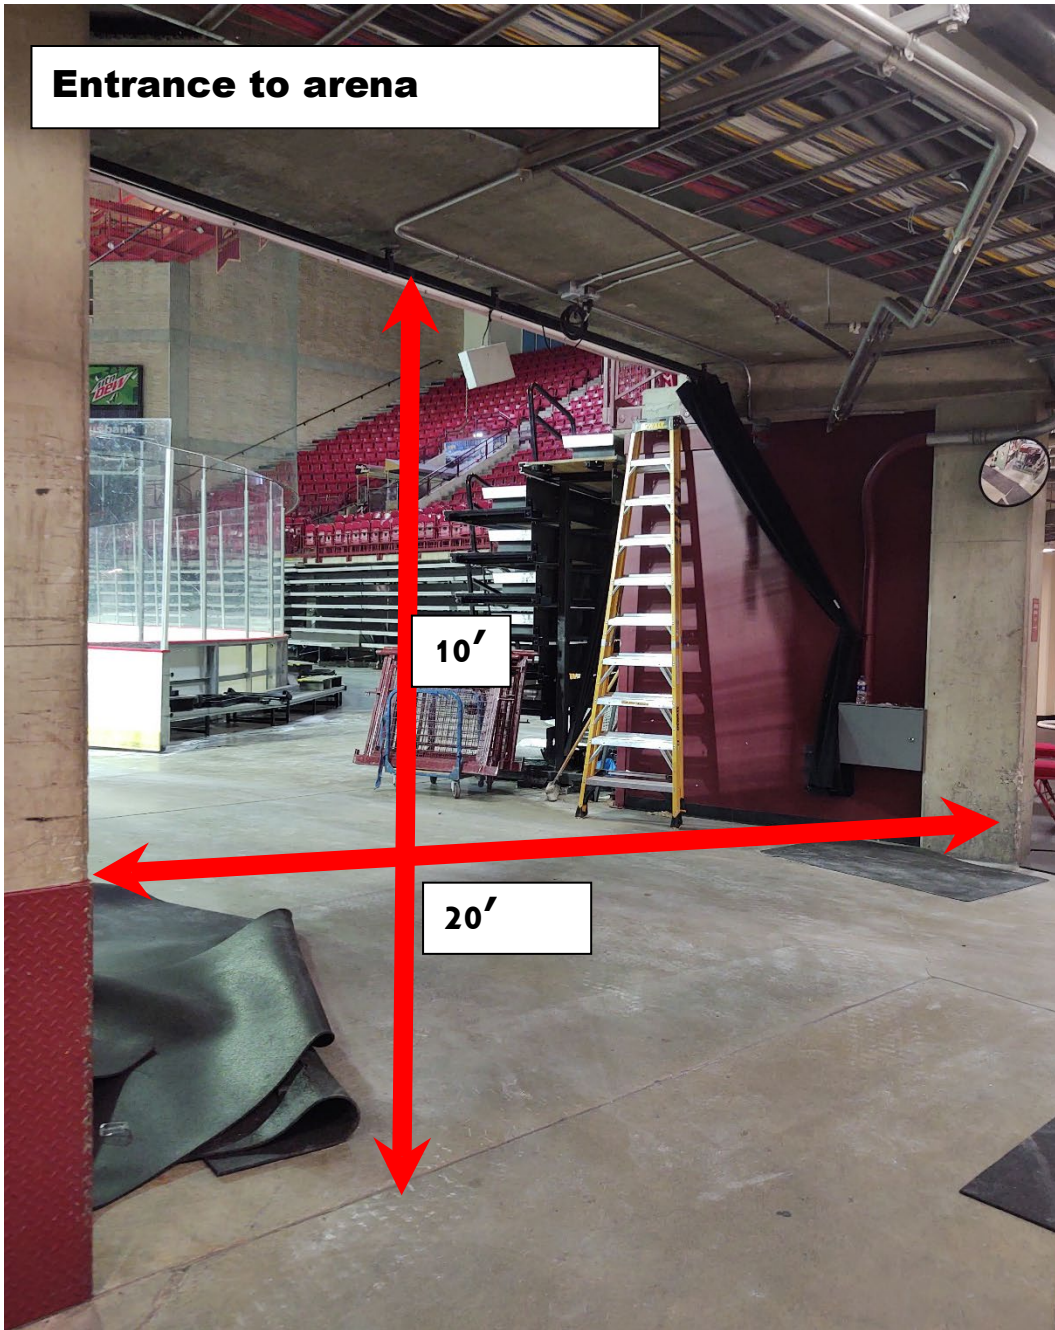

Entrance to arena

The above information is being provided to you in order give you the most complete information we currently have on this contest. All information is subject to change either before or during the event by contest personnel based on need.