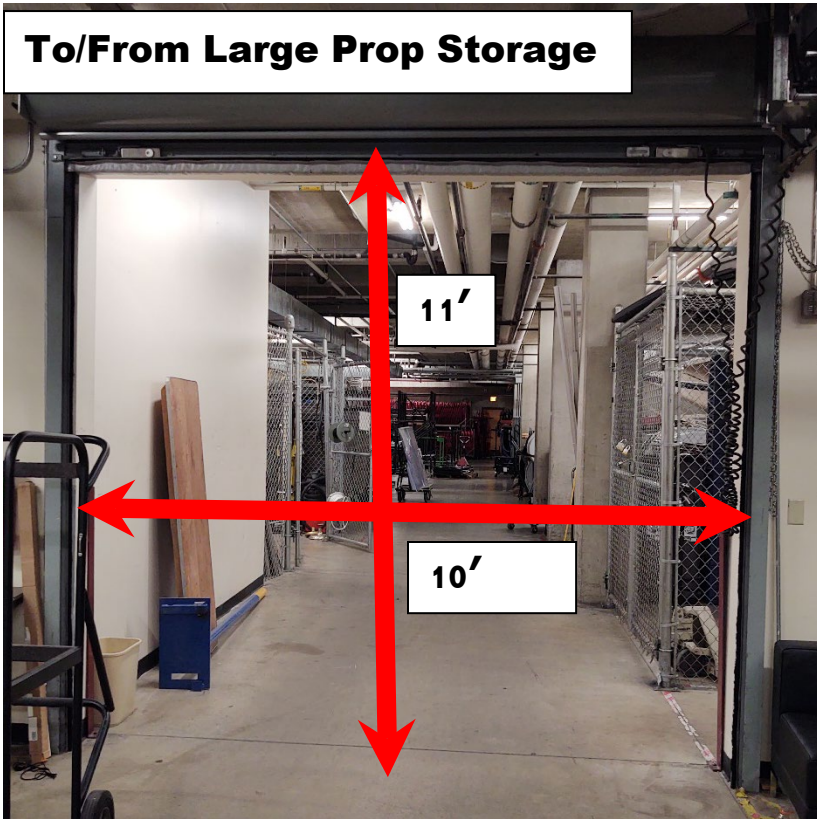

To/From Large Prop Storage

The above information is being provided to you in order give you the most complete information we currently have on this contest. All information is subject to change either before or during the event by contest personnel based on need.