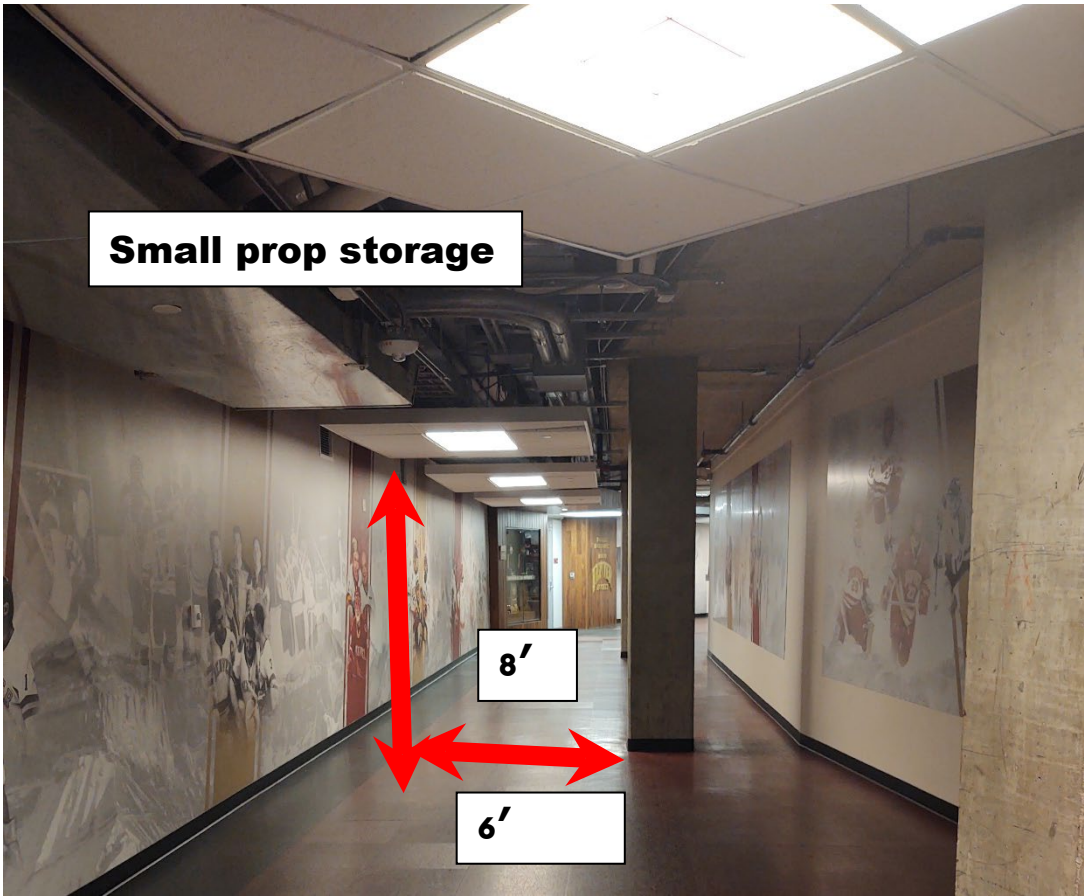

The above information is being provided to you in order give you the most complete information we currently have on this contest. All information is subject to change either before or during the event by contest personnel based on need.