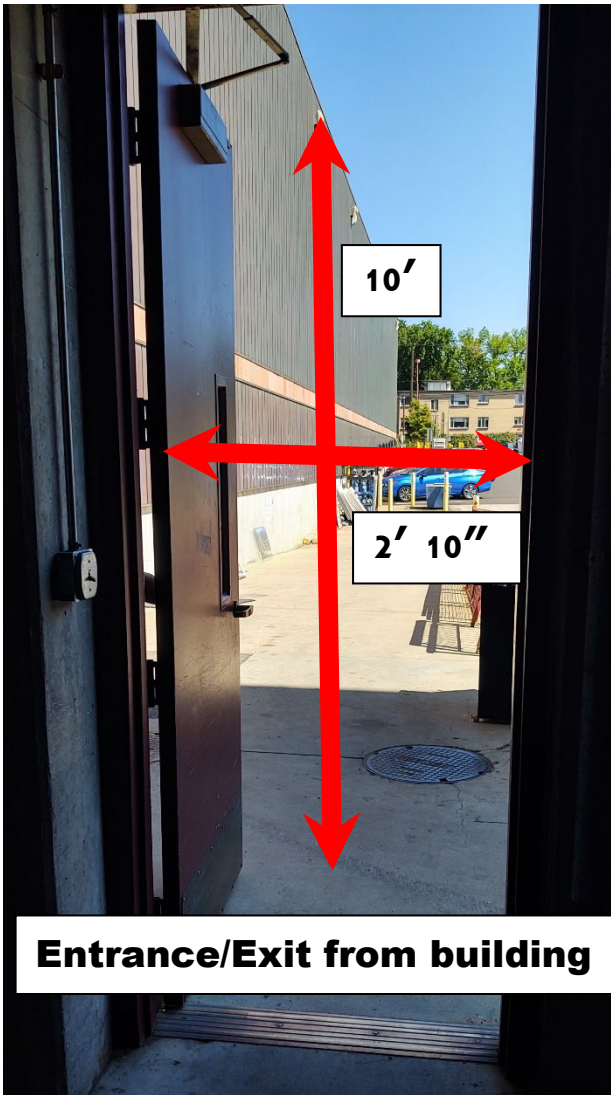

Entrance/Exit from building

The above information is being provided to you in order give you the most complete information we currently have on this contest. All information is subject to change either before or during the event by contest personnel based on need.