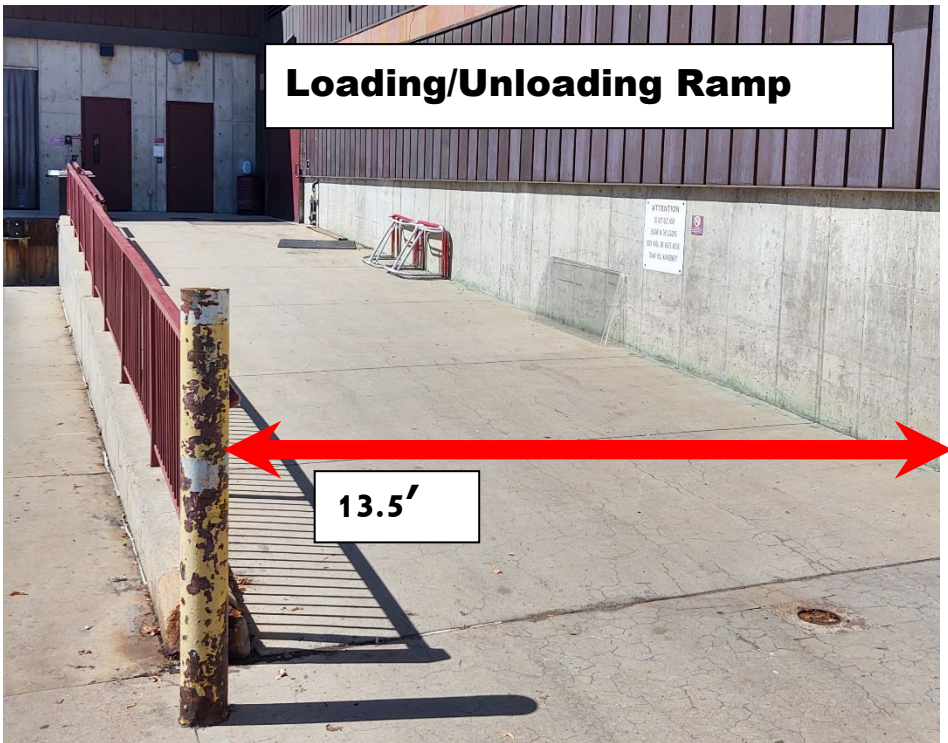

These pictures were taken during a time of maintenance in the arena. The hallways will be clear during the event.

The above information is being provided to you in order give you the most complete information we currently have on this contest. All information is subject to change either before or during the event by contest personnel based on need.