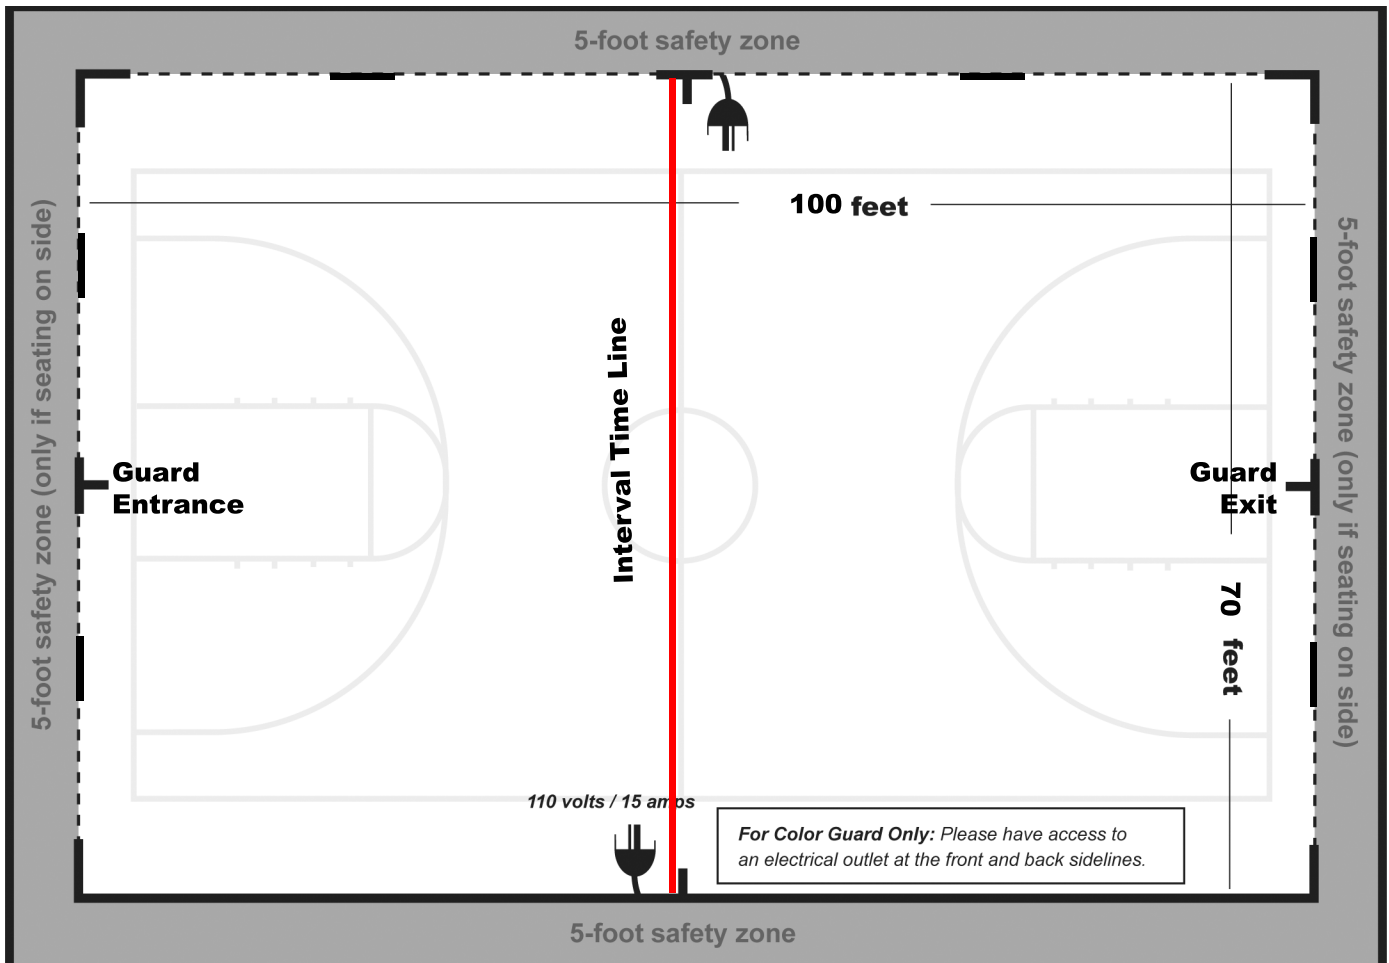

Southwest Power Regional Competition Area University of North Texas, The Coliseum, Denton, TX

All WGI contest sites must have a minimum of seventy by one hundred feet (70' x 100') to accommodate a "safety zone" of five (5) feet from any spectator seating. If no spectators are seated on the left and right sides, then the safety zone will be eliminated on the left and right sides of the competition area and can extend to a maximum of 106' X 78'.

The "competition area" at this event measures 100' X 70'. All performing groups must be prepared to perform within that area. Floors (tarps) may not extend into the safety zones per rules found in the WGI Adjudication Manual and Rulebook.

SPECTATOR SEATING