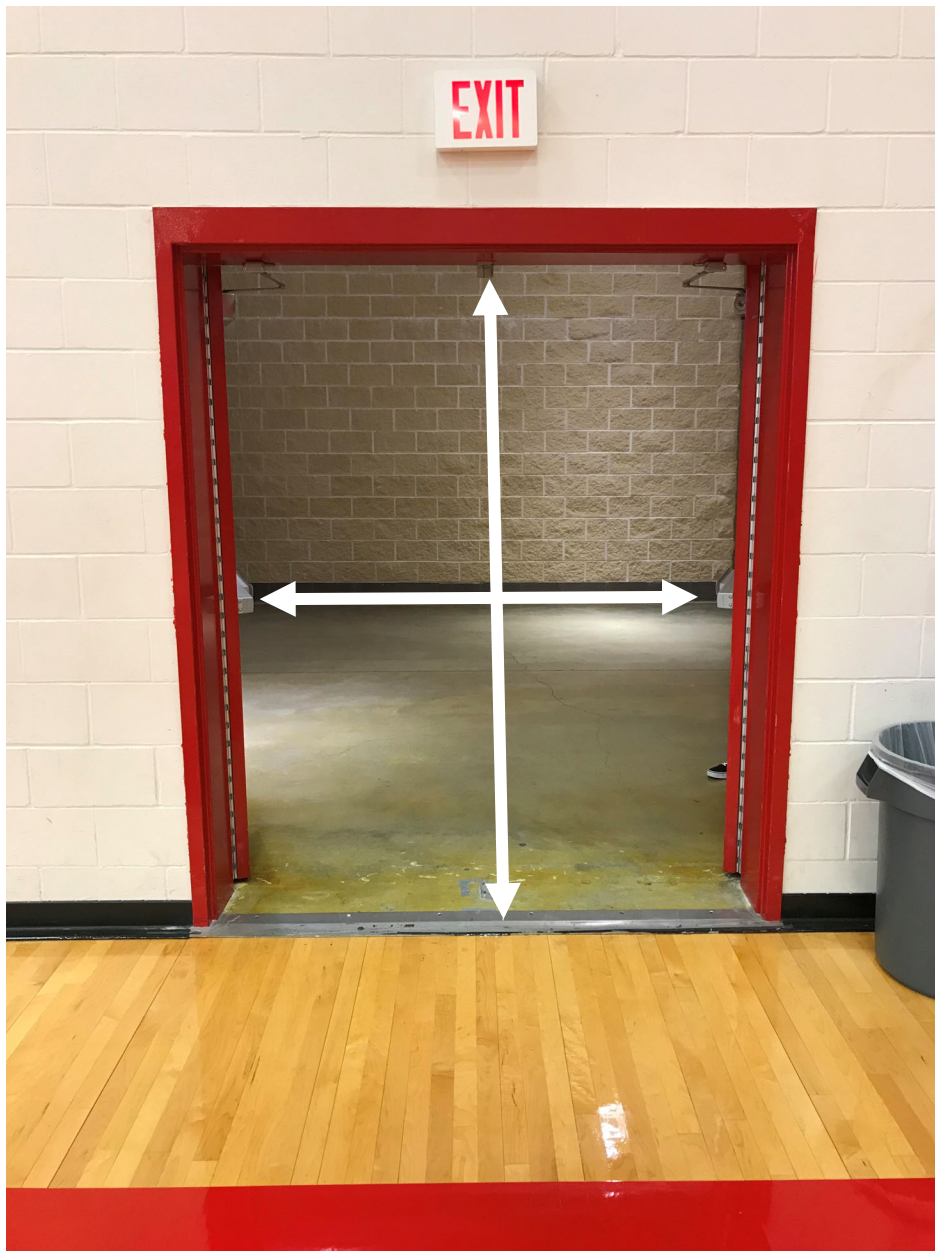

### Body Warm Up

Dance Gym

Dimensions: 59ft. X 43ft.

No obstructions in the area

Music may be used in body warm up at moderate levels to be determined per the contest administrator.

### Equipment Warm Up

Auxiliary Gym

Dimensions: 67ft. X 110ft.

Appx Ceiling Height: appx 28 ft.

Music may be used in equipment warm up at moderate levels to be determined per the contest administrator.

The above information is being provided to you in order give you the most complete information we currently have on this contest. All information is subject to change either before or during the event by contest personnel based on need.

Center Bar will be removed  
Height - 84" Width - 70"

The above information is being provided to you in order give you the most complete information we currently have on this contest. All information is subject to change either before or during the event by contest personnel based on need.

Both the entrance and exit to the gym are the same width and the doors look exactly the same

Height – 84” Width – 68”

The above information is being provided to you in order give you the most complete information we currently have on this contest. All information is subject to change either before or during the event by contest personnel based on need.