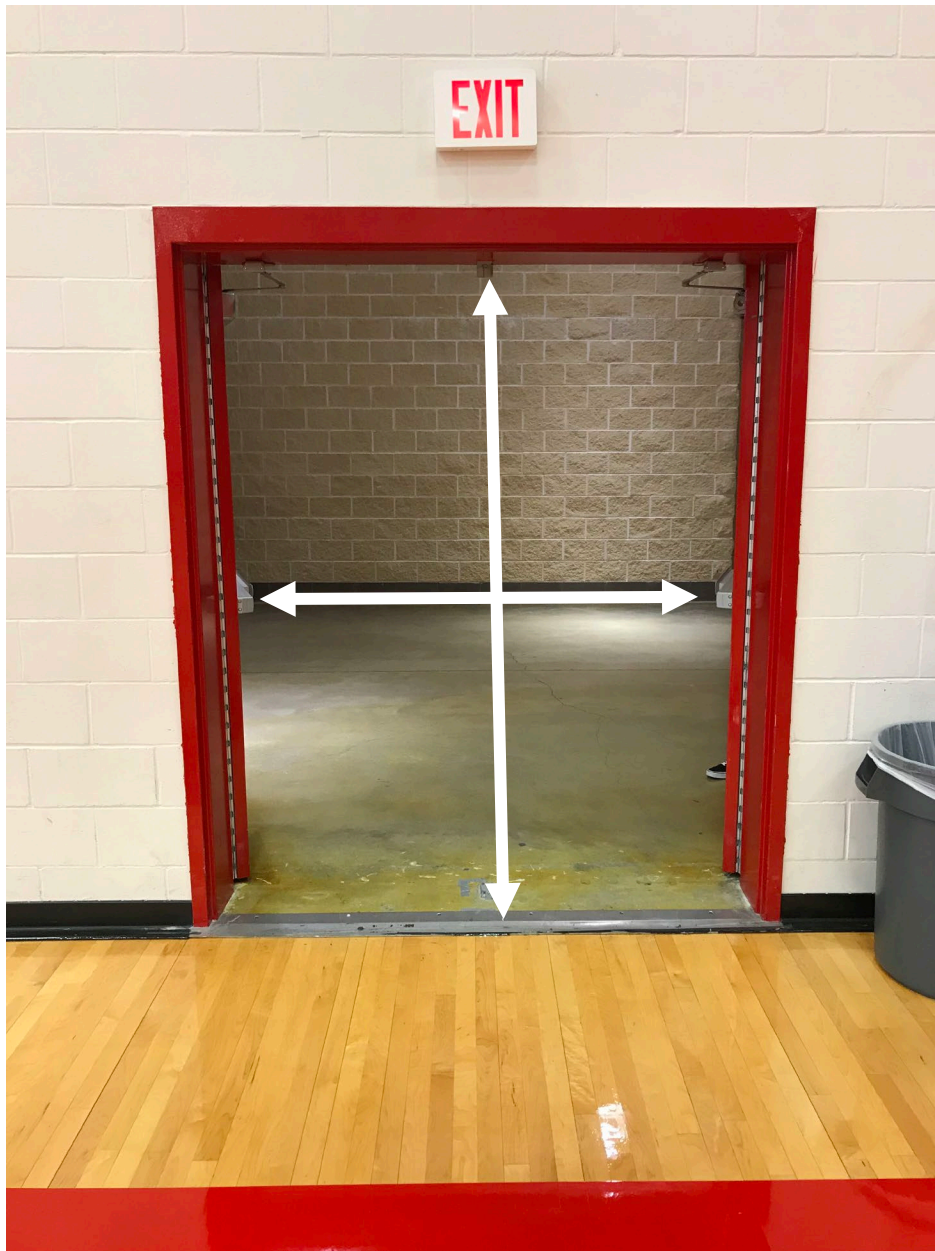

Body Warm Up

Dance Gym

Dimensions: 59ft. X 43ft.

No obstructions in the area

Music may be used in body warm up at moderate levels to be determined per the contest administrator.

Equipment Warm Up

Auxiliary Gym

Dimensions: 67ft. X 110ft.

Appx Ceiling Height: appx 28 ft.

Music may be used in equipment warm up at moderate levels to be determined per the contest administrator.

The above information is being provided to you in order give you the most complete information we currently have on this contest. All information is subject to change either before or during the event by contest personnel based on need.

Center Bar will be removed
Height - 84" Width - 70"

The above information is being provided to you in order give you the most complete information we currently have on this contest. All information is subject to change either before or during the event by contest personnel based on need.

Both the entrance and exit to the gym are the same width and the doors look exactly the same

Height – 84” Width – 68”

The above information is being provided to you in order give you the most complete information we currently have on this contest. All information is subject to change either before or during the event by contest personnel based on need.