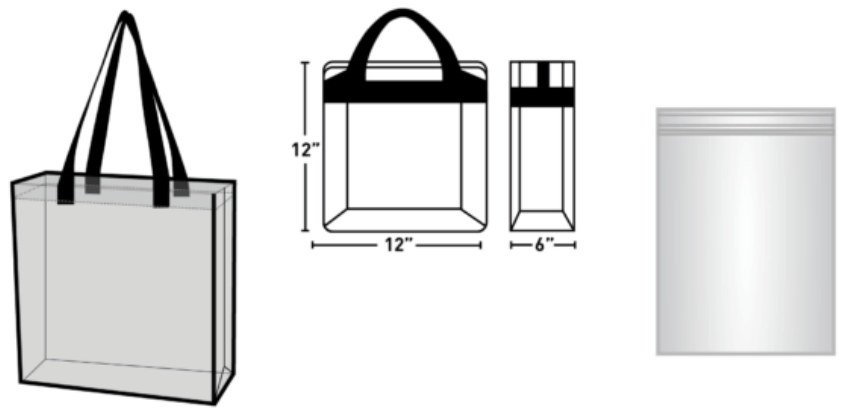

Exceptions will be made for bags containing medical supplies or items used for childcare. Guests who must bring these types of bags should to the following locations:

South Entrance: The double doors immediately adjacent to the Student Entrance

East Entrance: The double doors closest to the Ticket Office

PROHIBITED BAGS

APPROVED BAGS

CLEAR TOTE
 PLASTIC, VINYL OR PVC
 DO NOT EXCEED 12" x 6" x 12."

PLASTIC STORAGE BAG
 1 GALLON
 RESEALABLE, CLEAR

SMALL CLUTCH BAG
 APPROXIMATELY THE SIZE OF A HAND WITH OR WITHOUT A HANDLE OR STRAP. NO LARGER THAN 4.5" X 6.5"