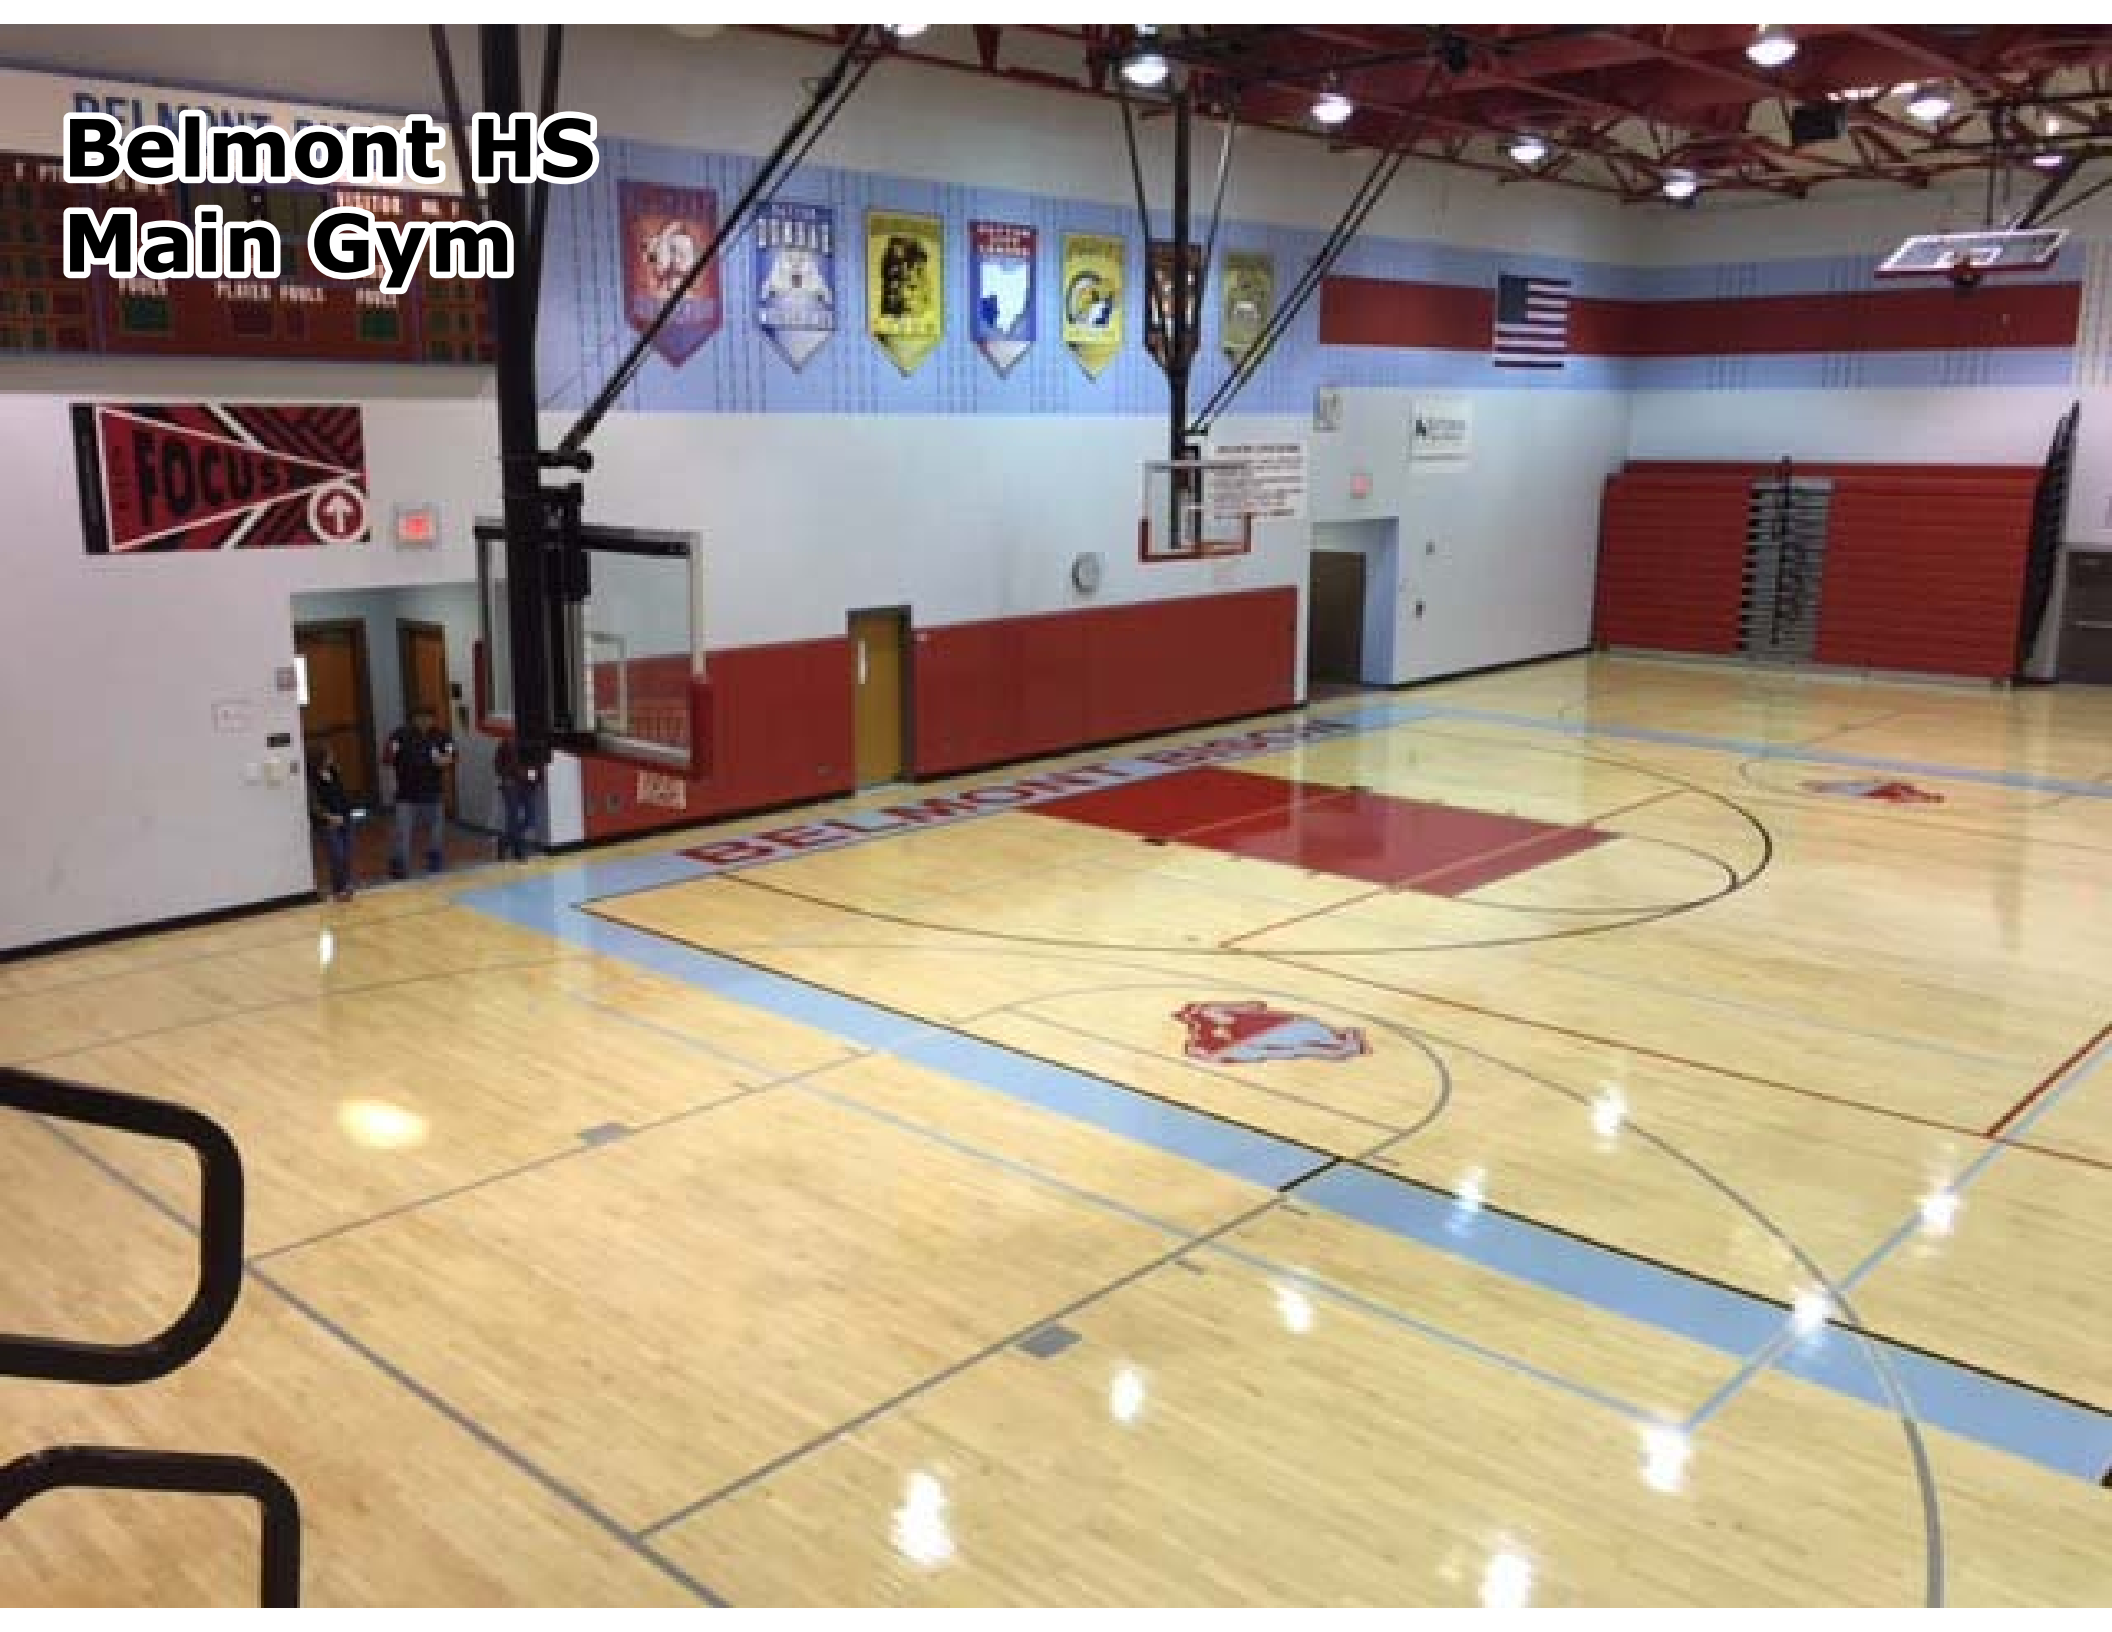

Belmont HS Main Gym