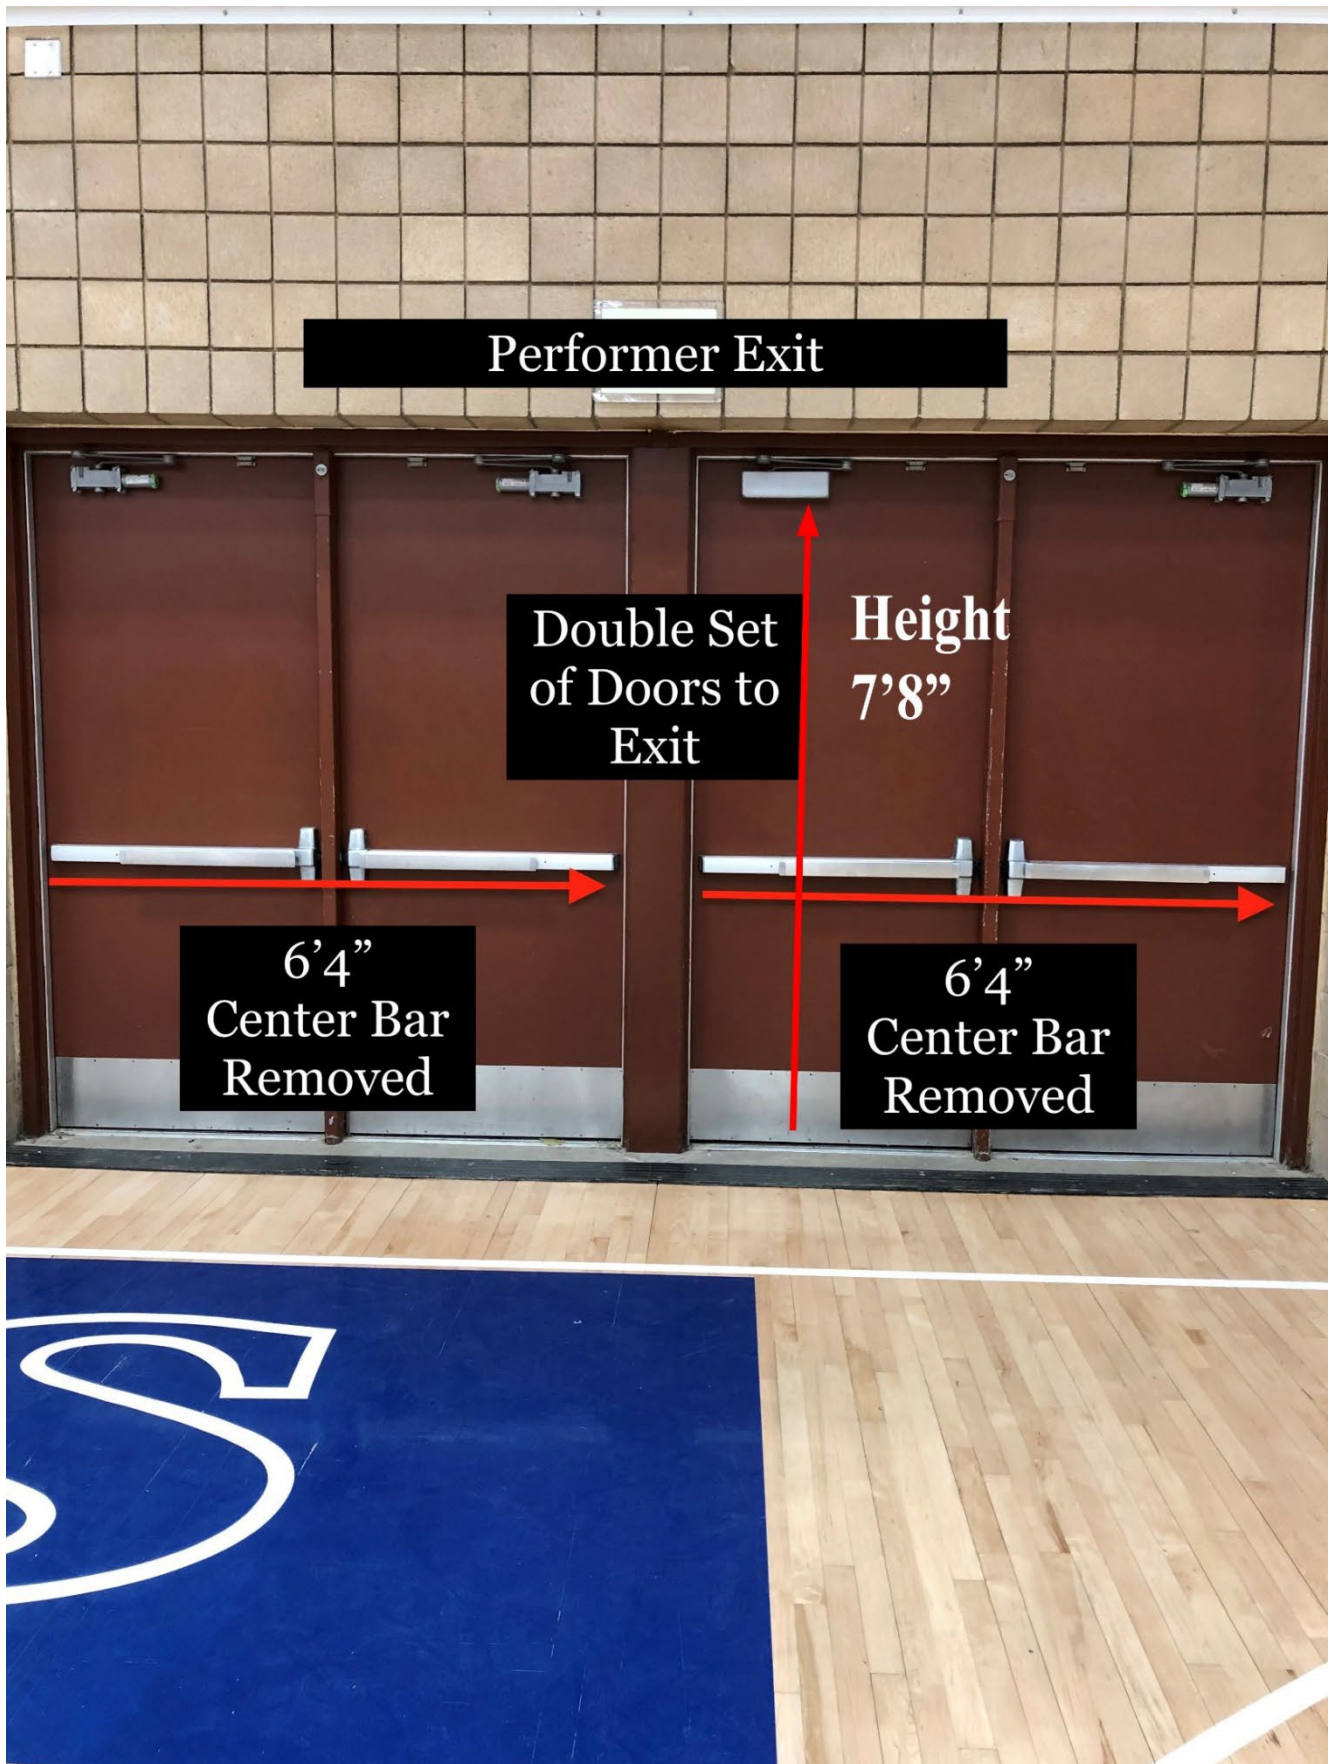

The above information is being provided to you in order give you the most complete information we currently have on this contest. All information is subject to change either before or during the event by contest personnel based on need.