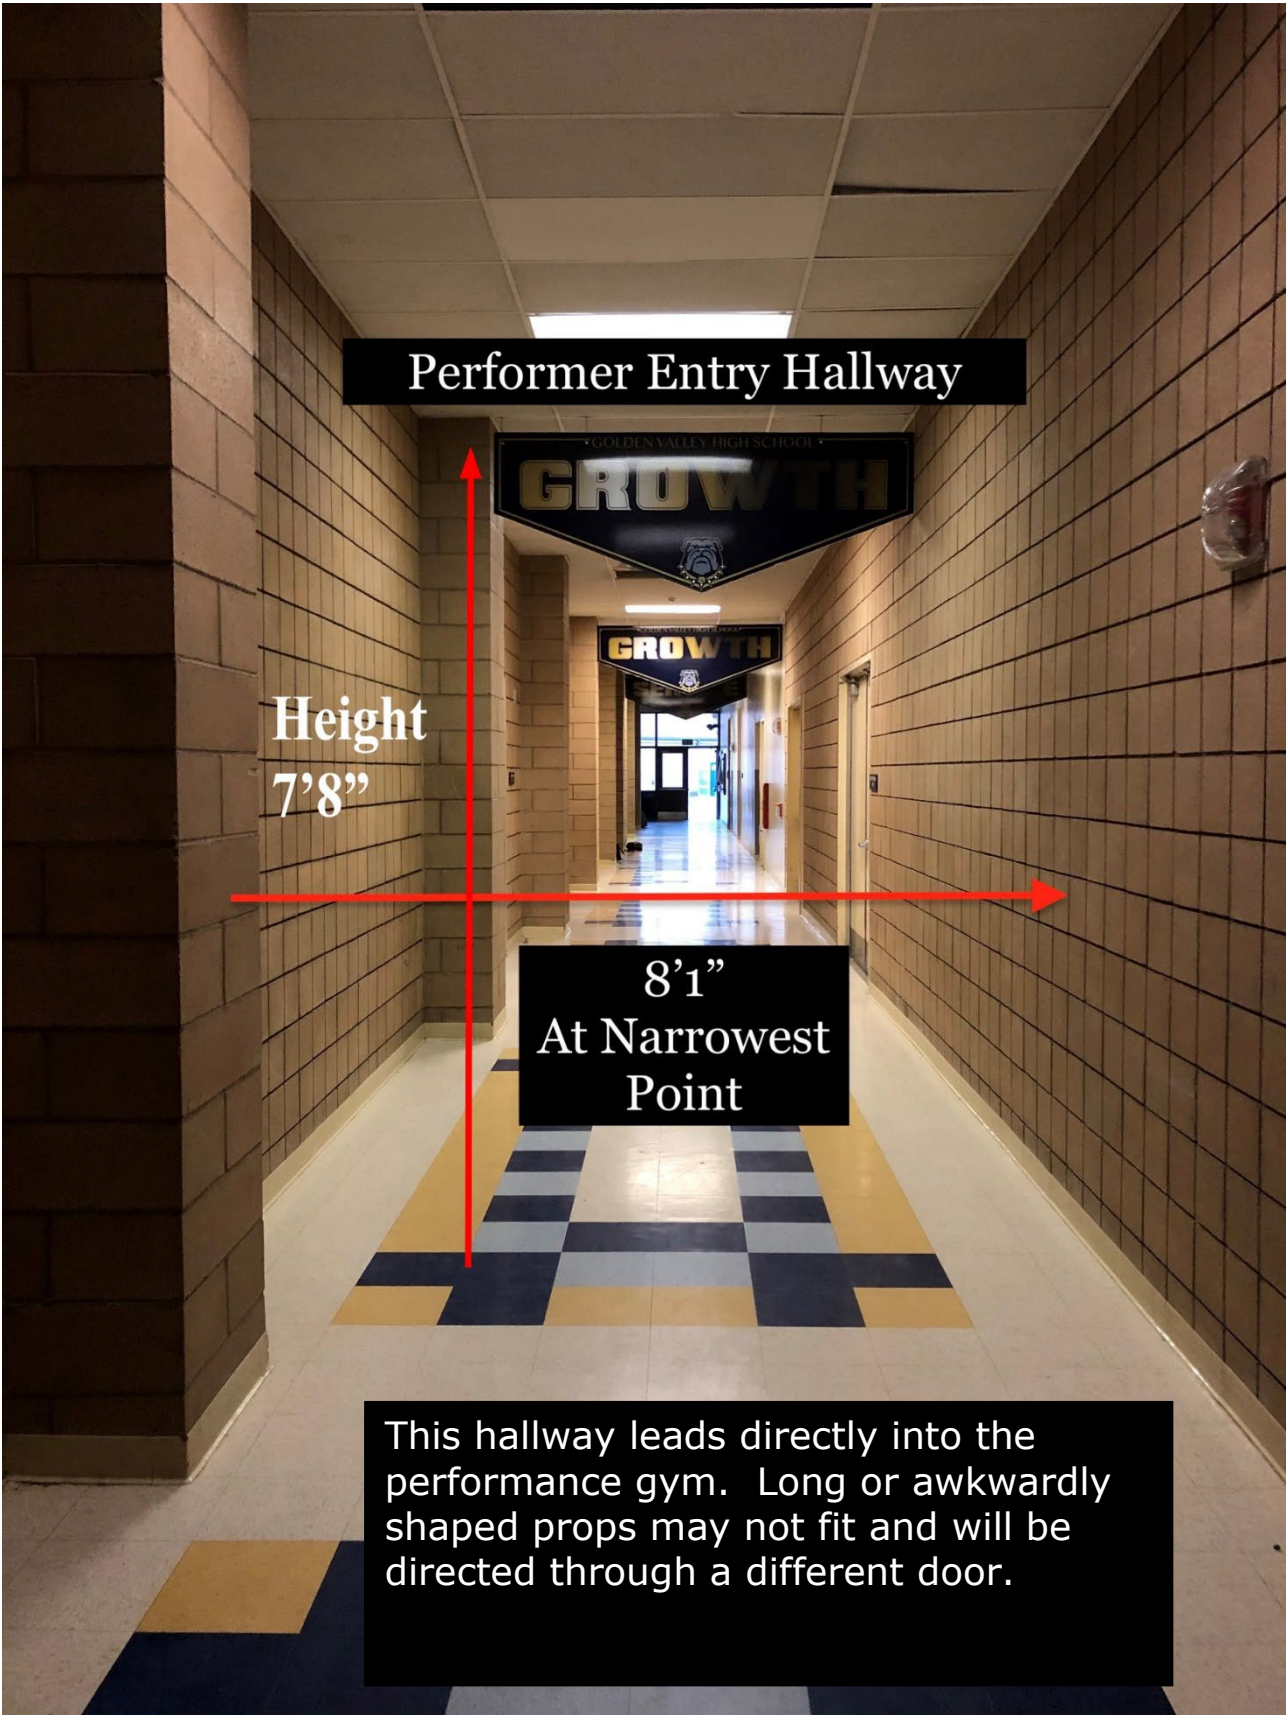

Performer Entry Hallway

Height
7'8"

8'1"
At Narrowest
Point

This hallway leads directly into the performance gym. Long or awkwardly shaped props may not fit and will be directed through a different door.

The above information is being provided to you in order give you the most complete information we currently have on this contest. All information is subject to change either before or during the event by contest personnel based on need.