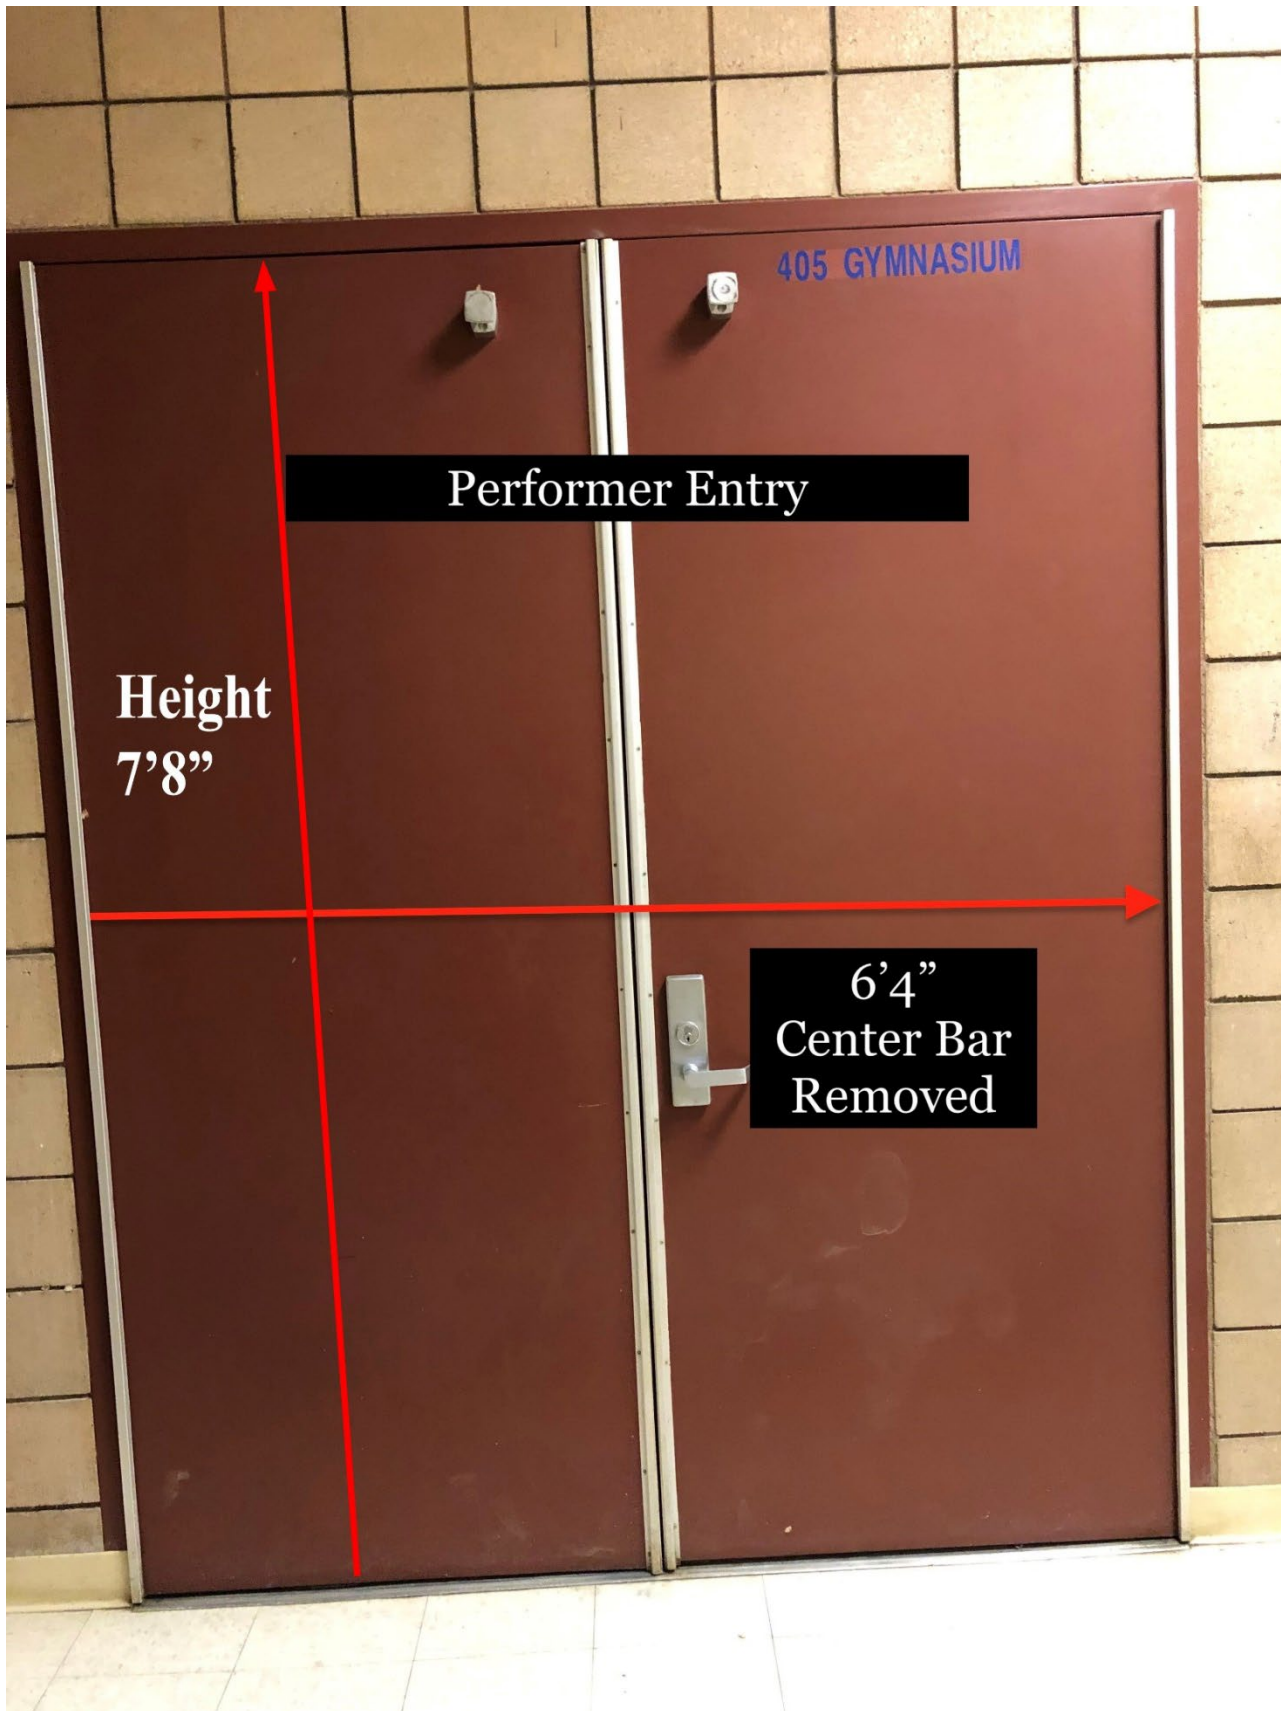

The above information is being provided to you in order give you the most complete information we currently have on this contest. All information is subject to change either before or during the event by contest personnel based on need.