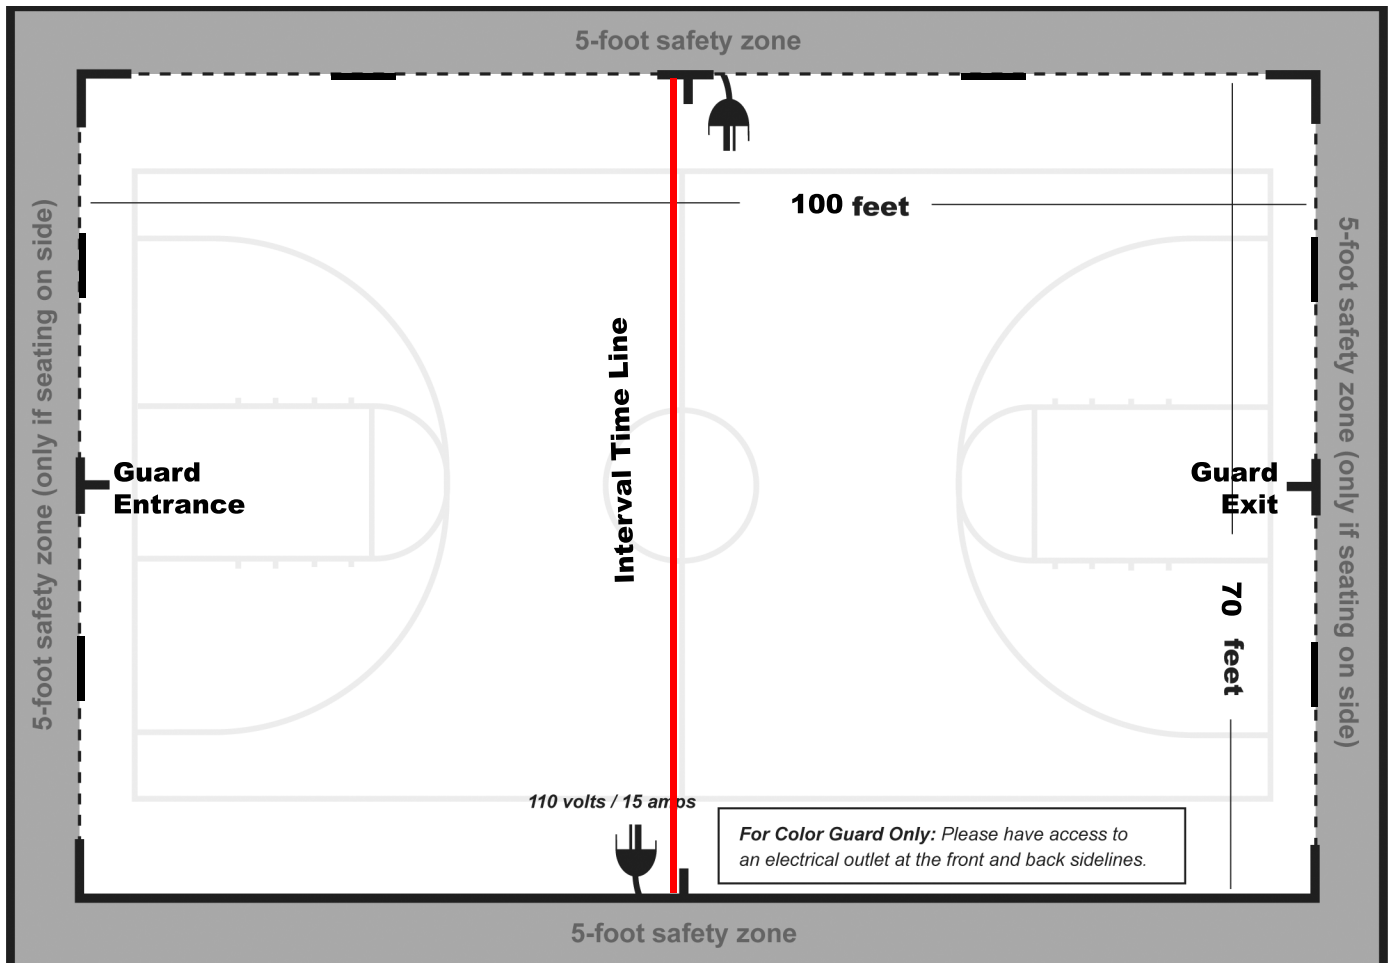

Southwest Power Regional Competition Area University of North Texas, The Coliseum, Denton, TX

All WGI contest sites must have a minimum of seventy by one hundred feet (70' x 100') to accommodate a "safety zone" of five (5) feet from any spectator seating. If no spectators are seated on the left and right sides, then the safety zone will be eliminated on the left and right sides of the competition area and can extend to a maximum of 106' X 78'.

The "competition area" at this event measures 100' X 70'. All performing groups must be prepared to perform within that area. Floors (tarps) may not extend into the safety zones per rules found in the WGI Adjudication Manual and Rulebook.

SPECTATOR SEATING