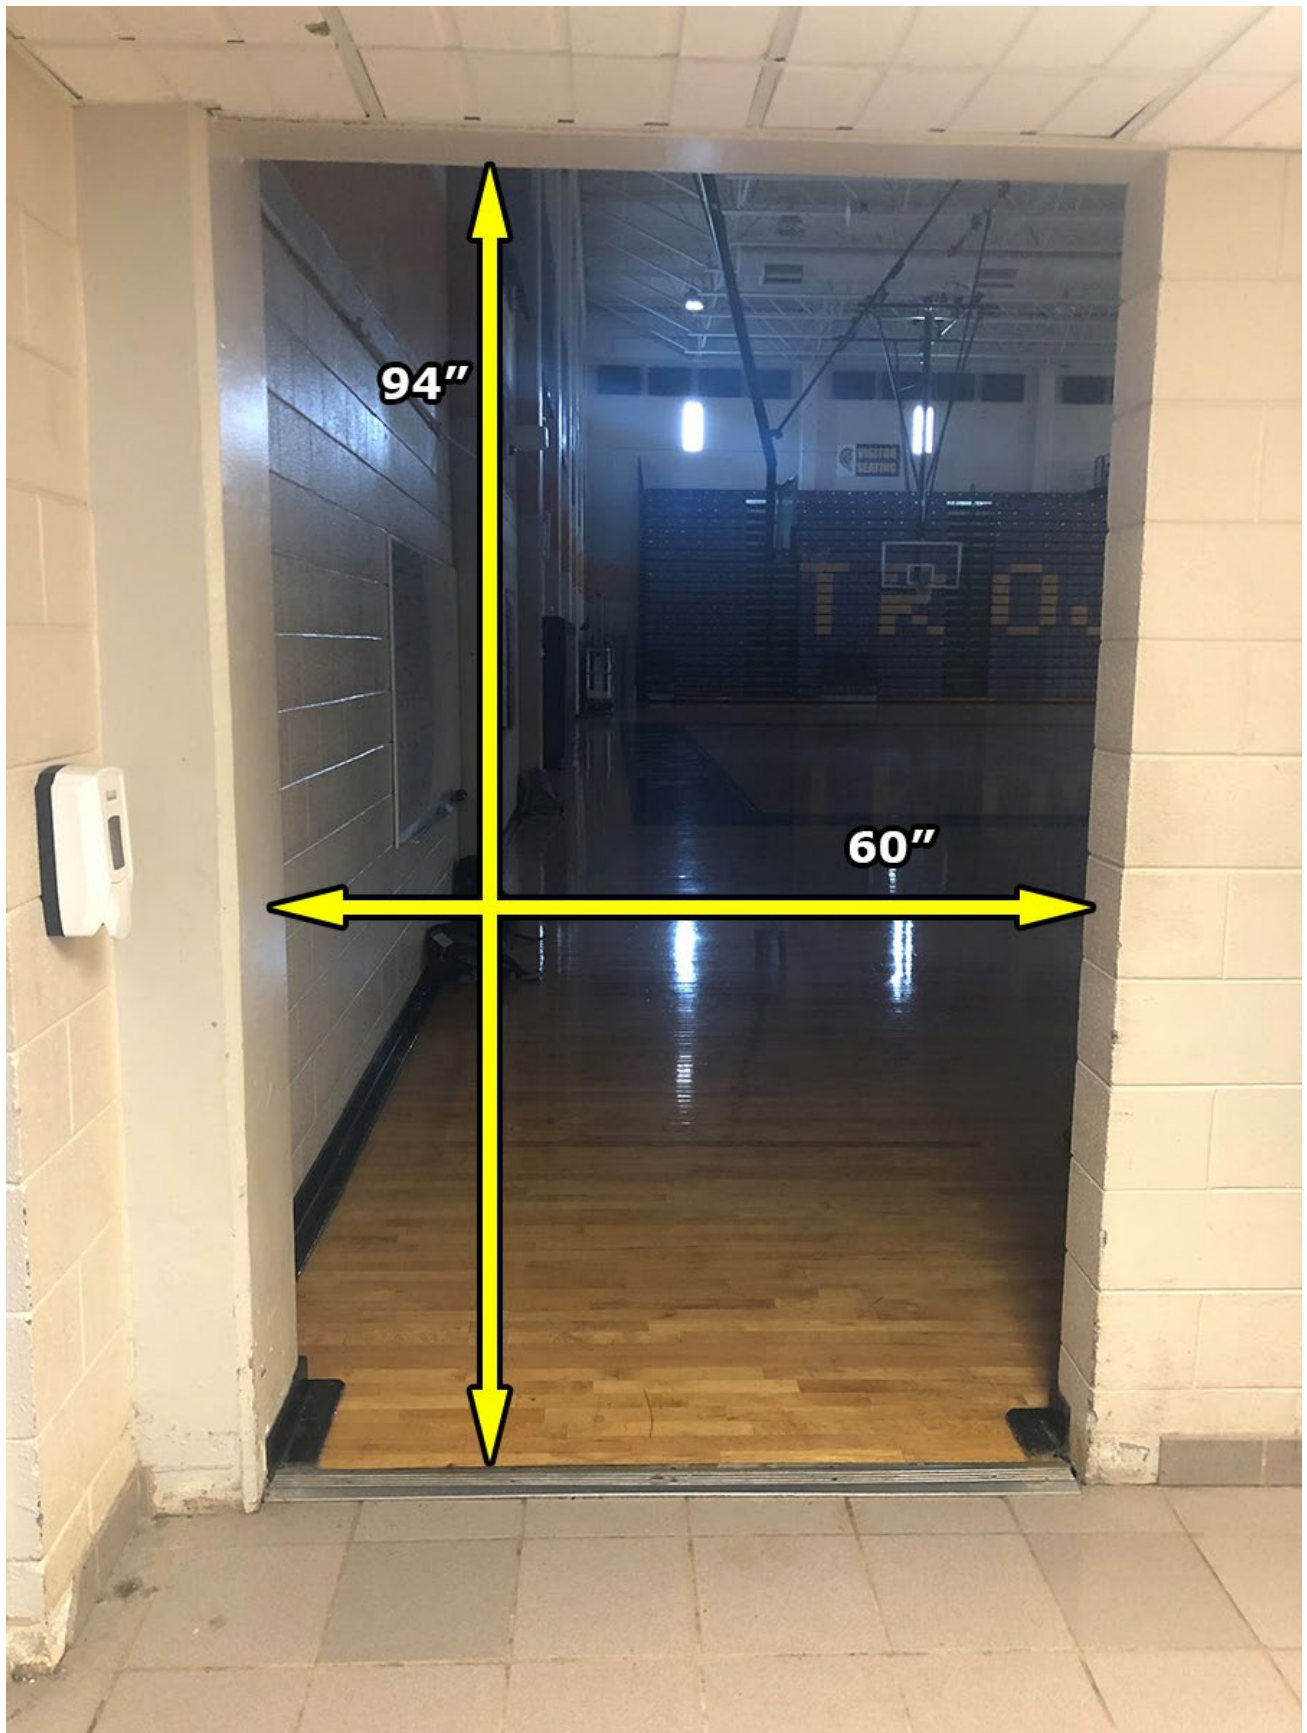

The above information is being provided to you in order give you the most complete information we currently have on this contest. All information is subject to change either before or during the event by contest personnel based on need.