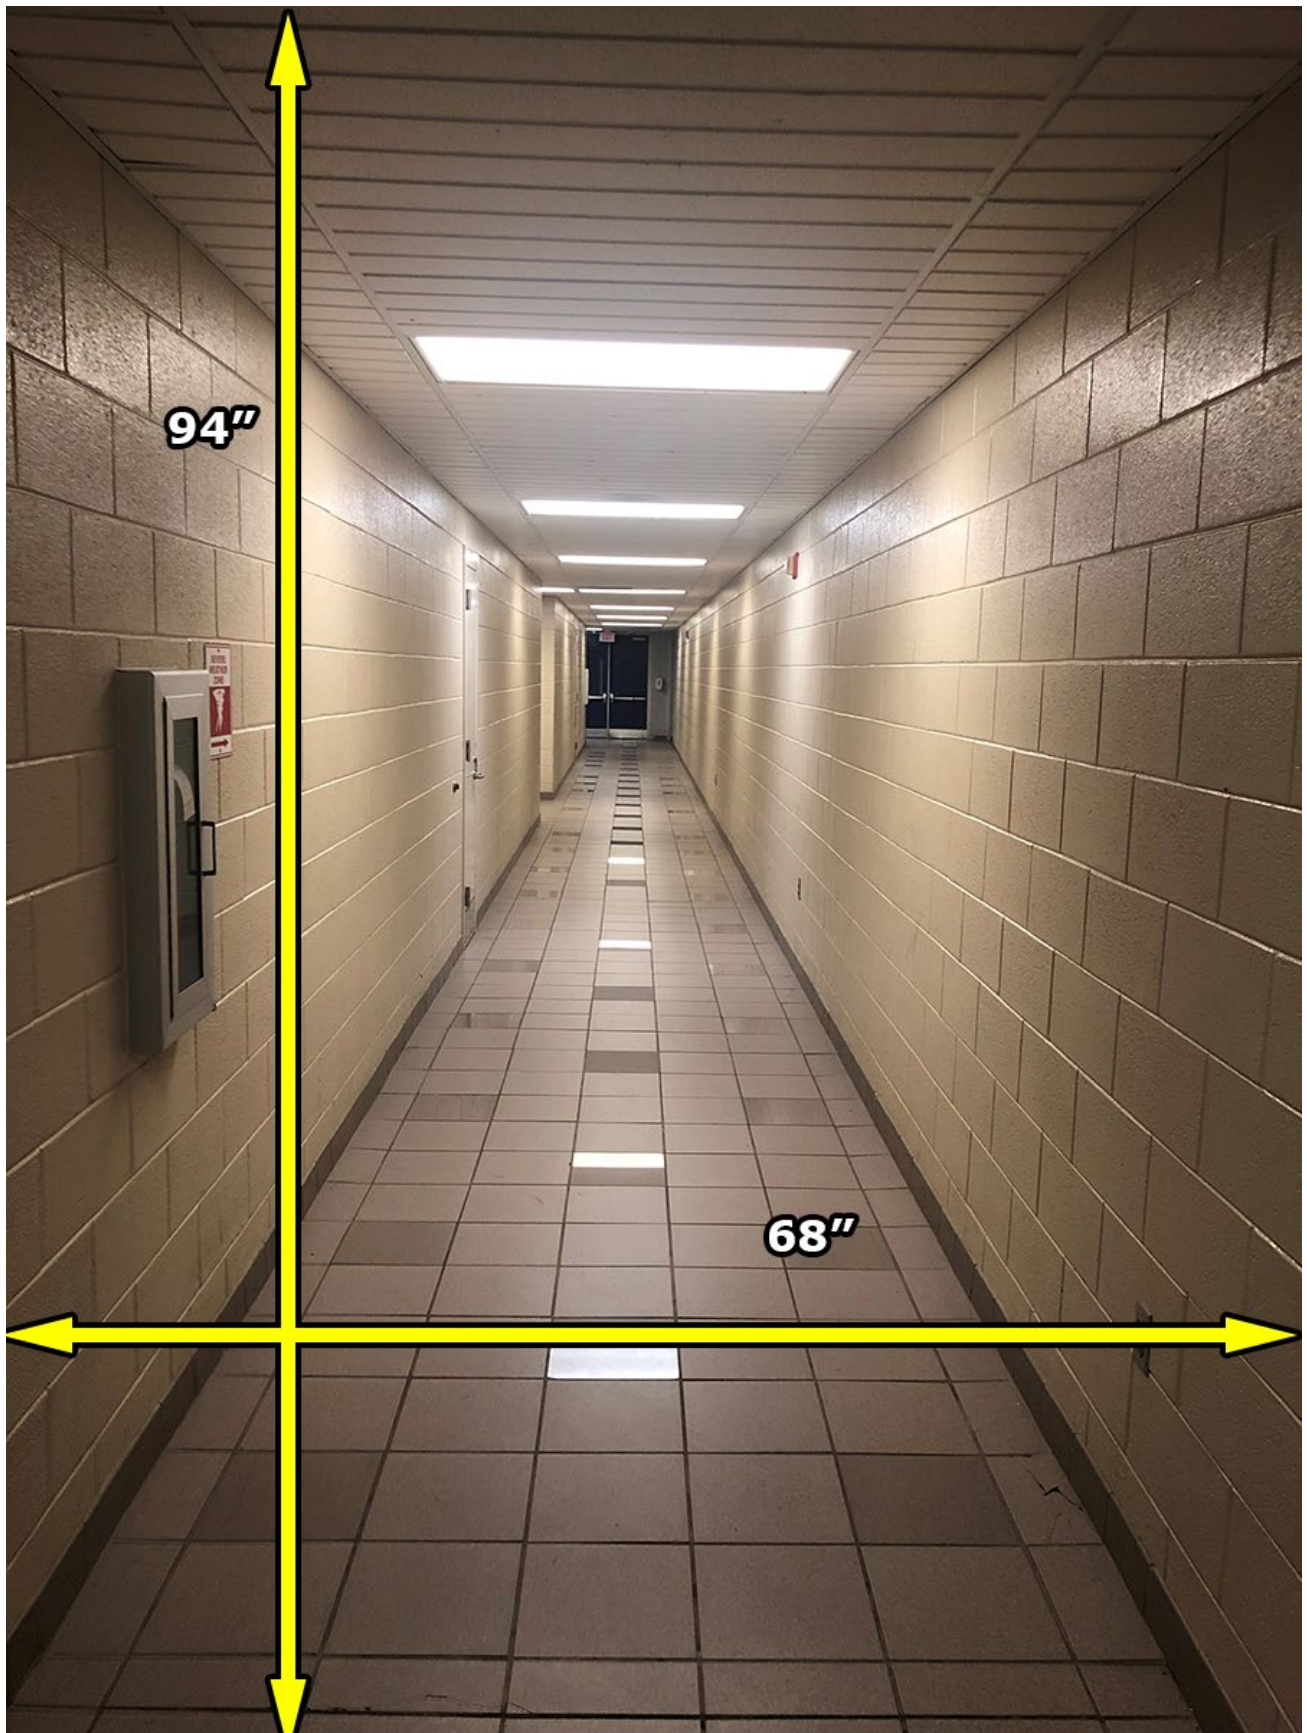

The above information is being provided to you in order give you the most complete information we currently have on this contest. All information is subject to change either before or during the event by contest personnel based on need.