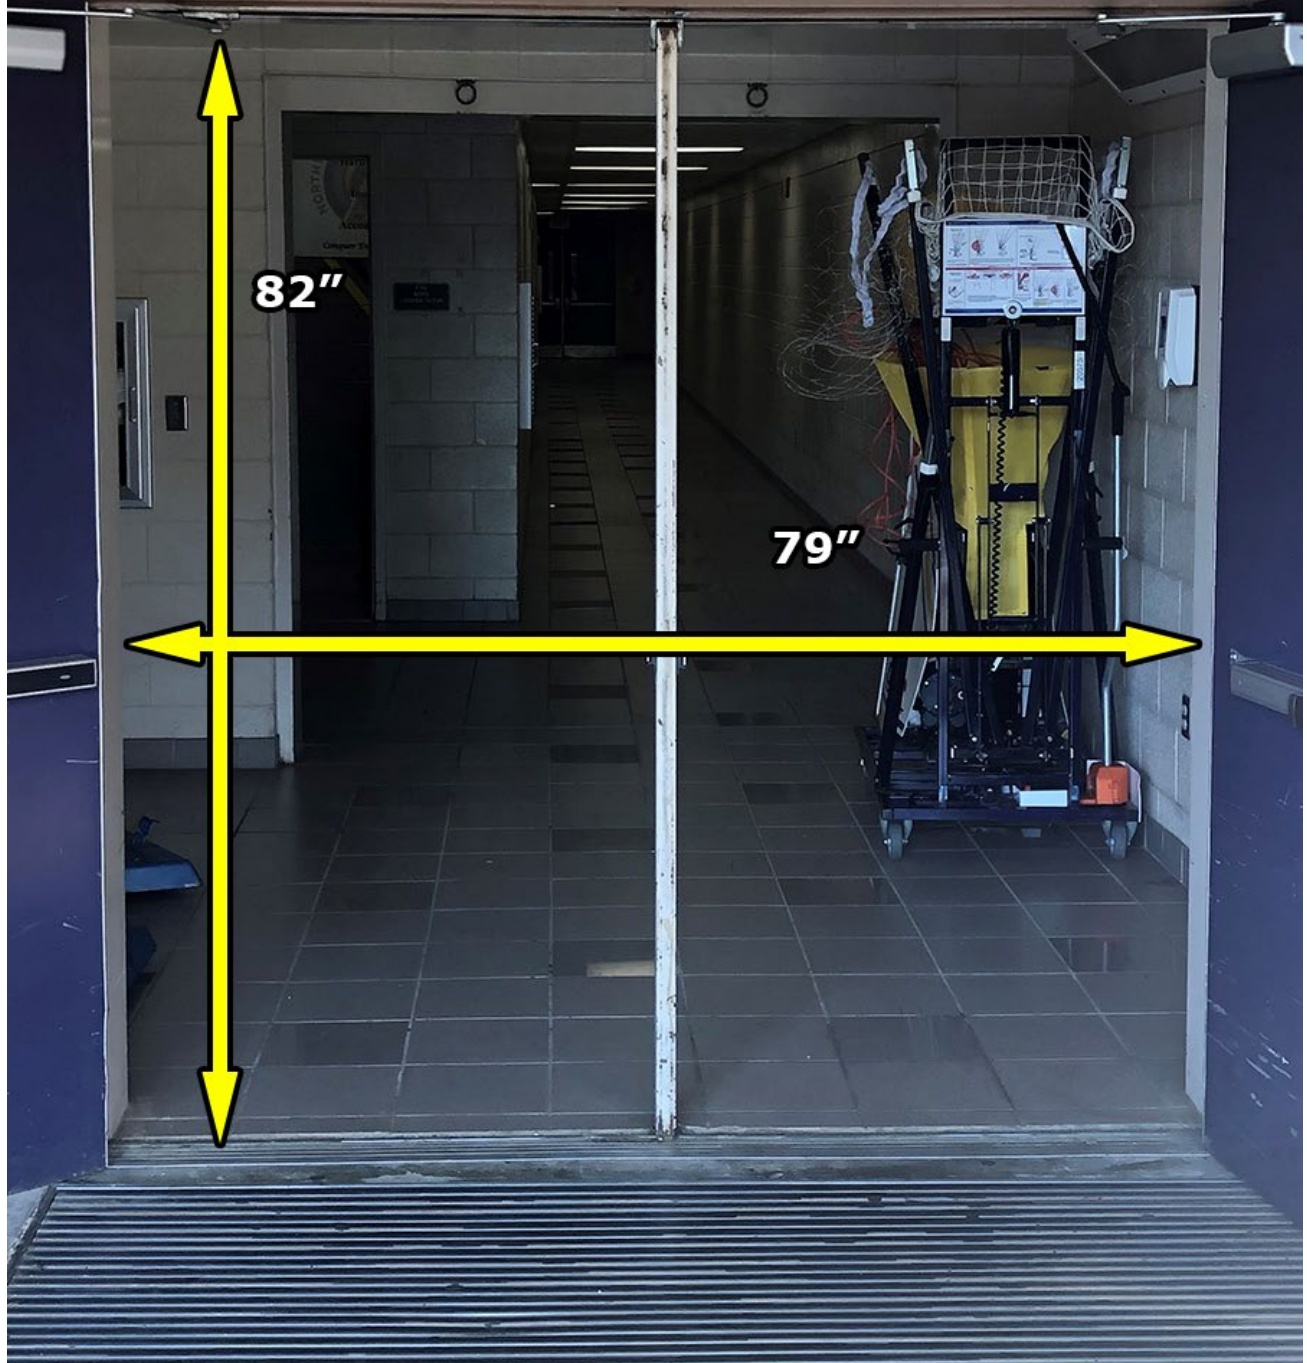

Center bar will be removed.

The above information is being provided to you in order give you the most complete information we currently have on this contest. All information is subject to change either before or during the event by contest personnel based on need.