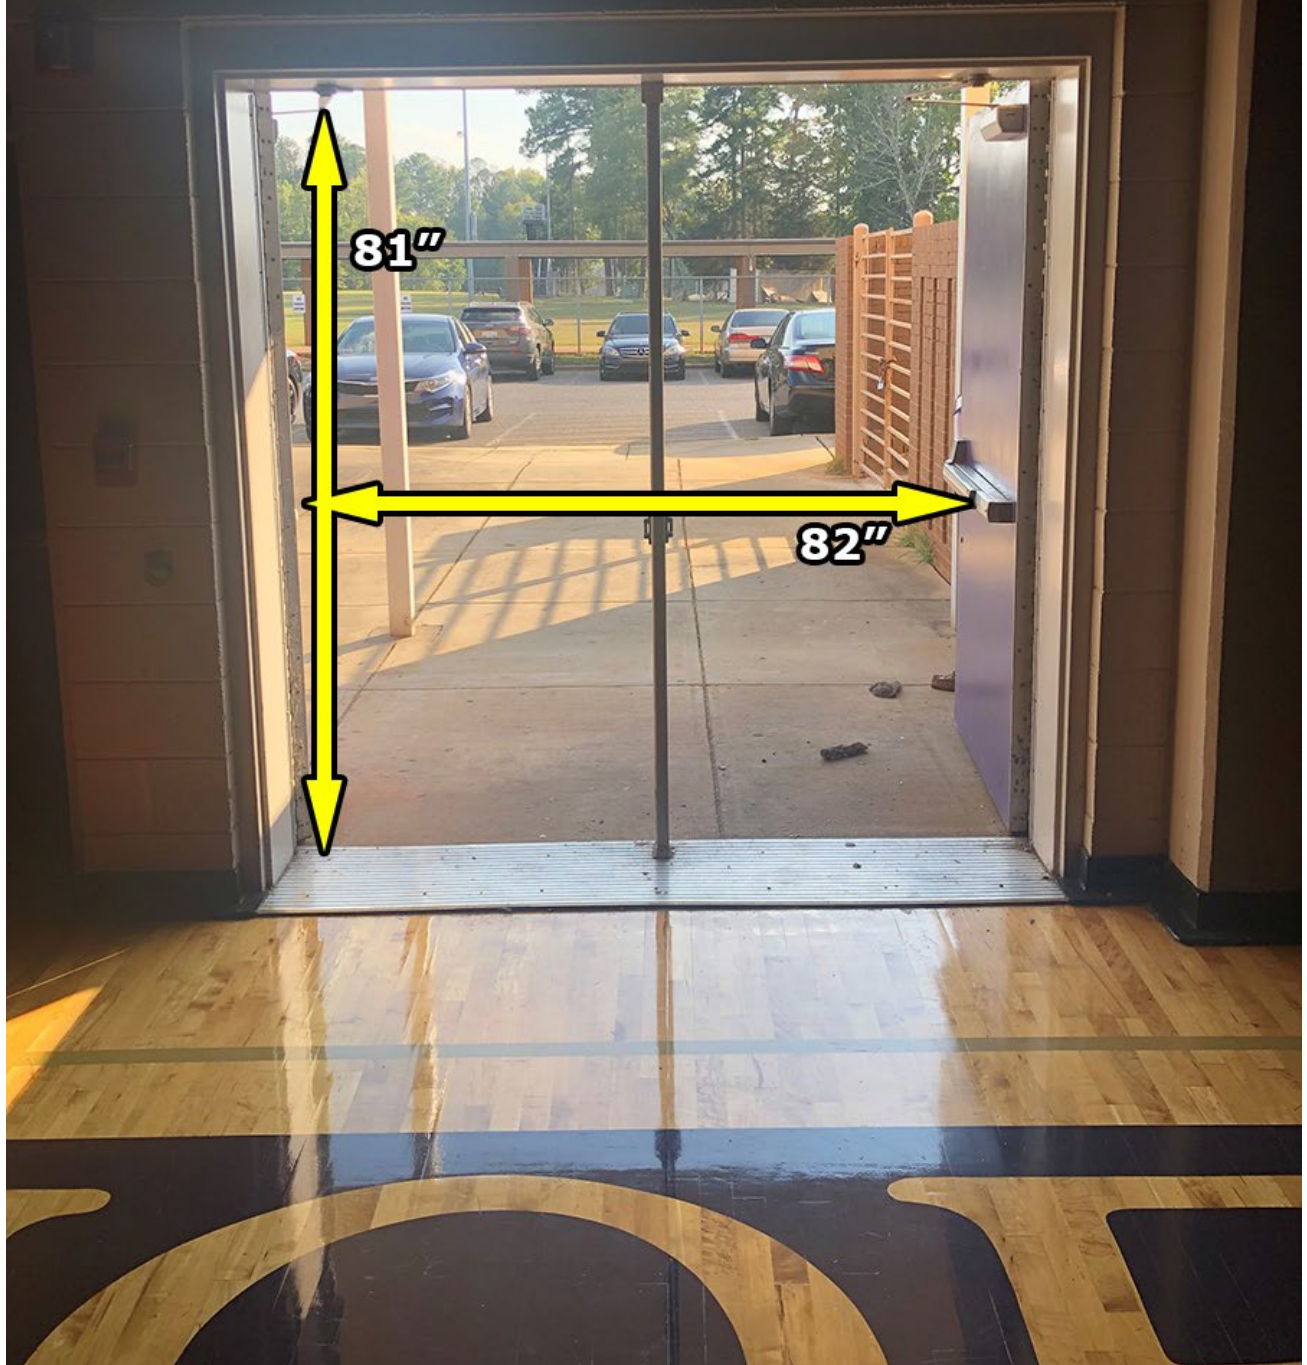

Center bar will be removed.

The above information is being provided to you in order give you the most complete information we currently have on this contest. All information is subject to change either before or during the event by contest personnel based on need.