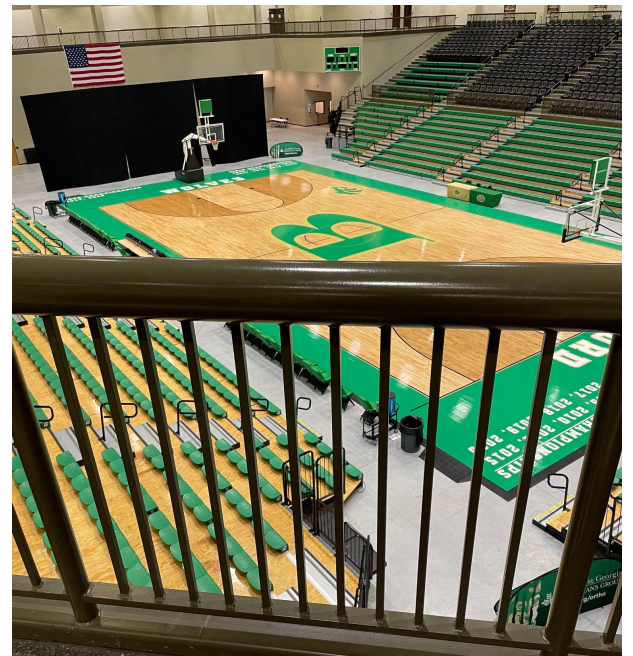

# Buford Arena ADA Seating

Directions to seating from lobby

View of seating area from walkway

View from seating