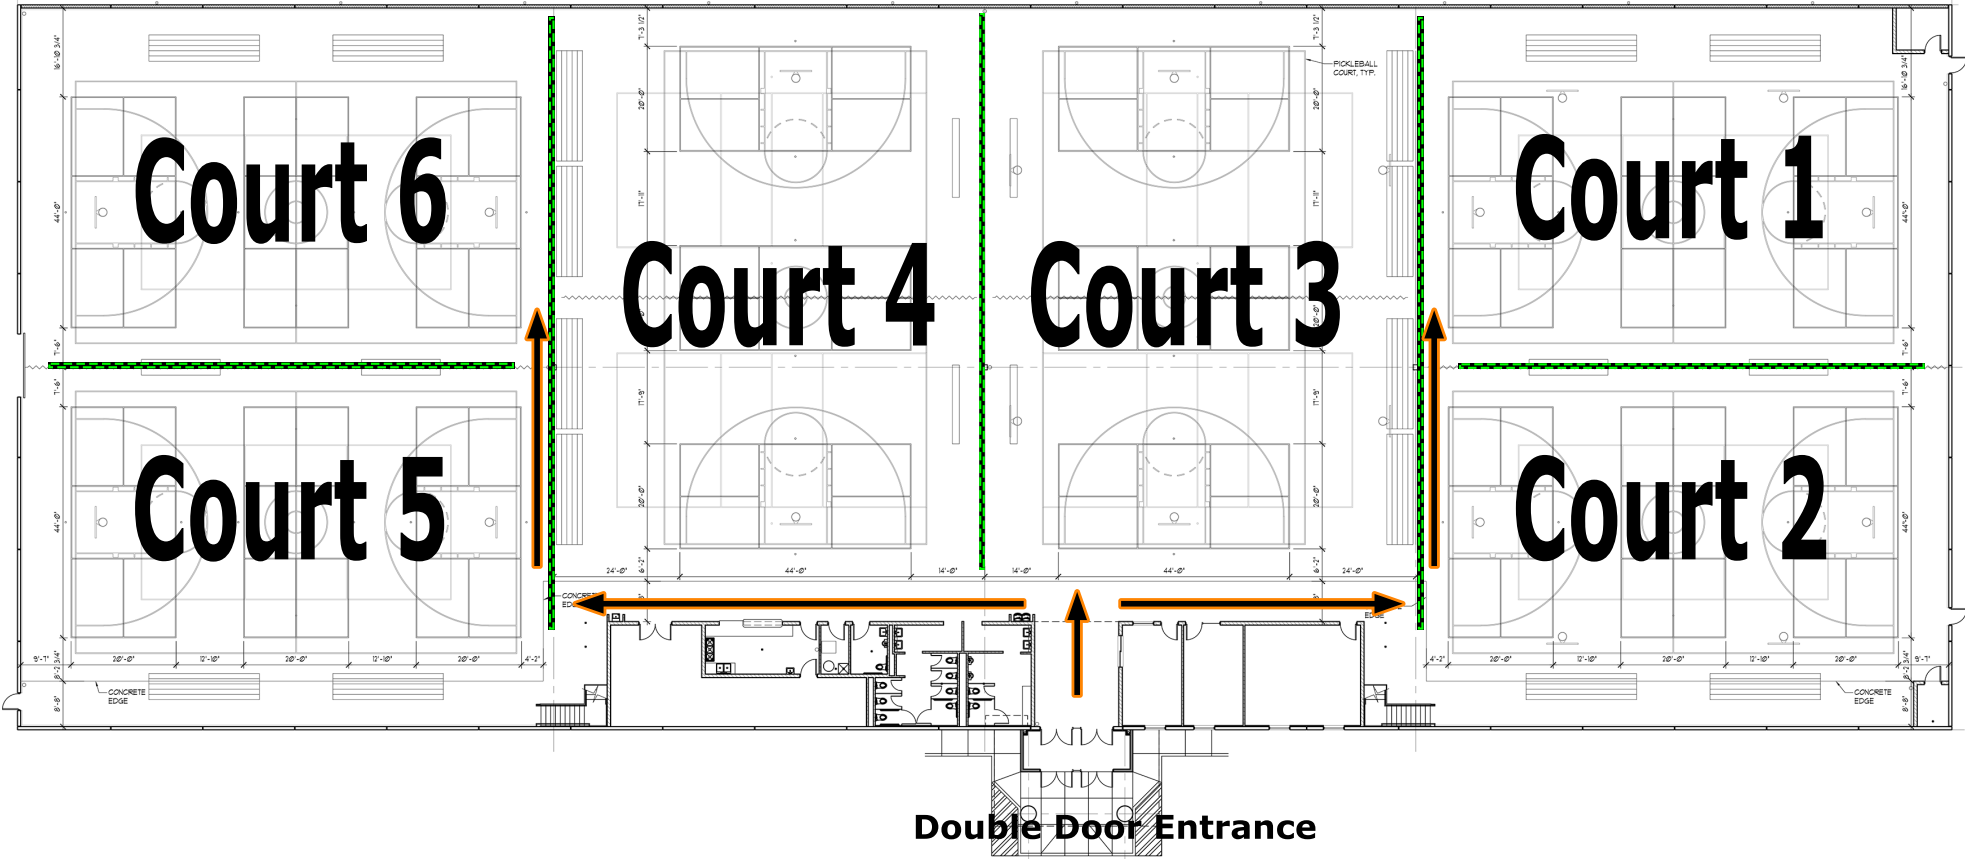

Is there any place for instructors to view the practice venue from above (*ie bleachers or a stage*)? YES NO

Entrance/Exit Door Dimensions: _____

Center Bar in entrance door: YES NO N/A Removable Center Bar: YES NO

Facility Dimensions - Width wall to wall: _____ Length wall to wall: _____

Approximate Ceiling Height: _____

Obstructions in the area: _____

Stairs to contend with in any part of the facility: _____

Exit Door Dimensions (if different than entrance): _____

Center Bar in exit door: YES NO N/A Removable Center Bar: YES NO

Comments: _____

Ronnie Grandison Basketball Academy

The Ronnie Grandison Basketball Academy is so new that it does not show up on Google Maps yet. It is next door to the Kids First Sports Center. Address is 7950 East Kemper Road, Cincinnati, OH 45249

 = CURTAIN

**Bus/Truck
Parking**

Car/Van Parking Directly out front

**Ronnie Grandison Basketball Academy
Court 1**

**Ronnie Grandison Basketball Academy
Court 1**

**Ronnie Grandison Basketball Academy
Court 1**