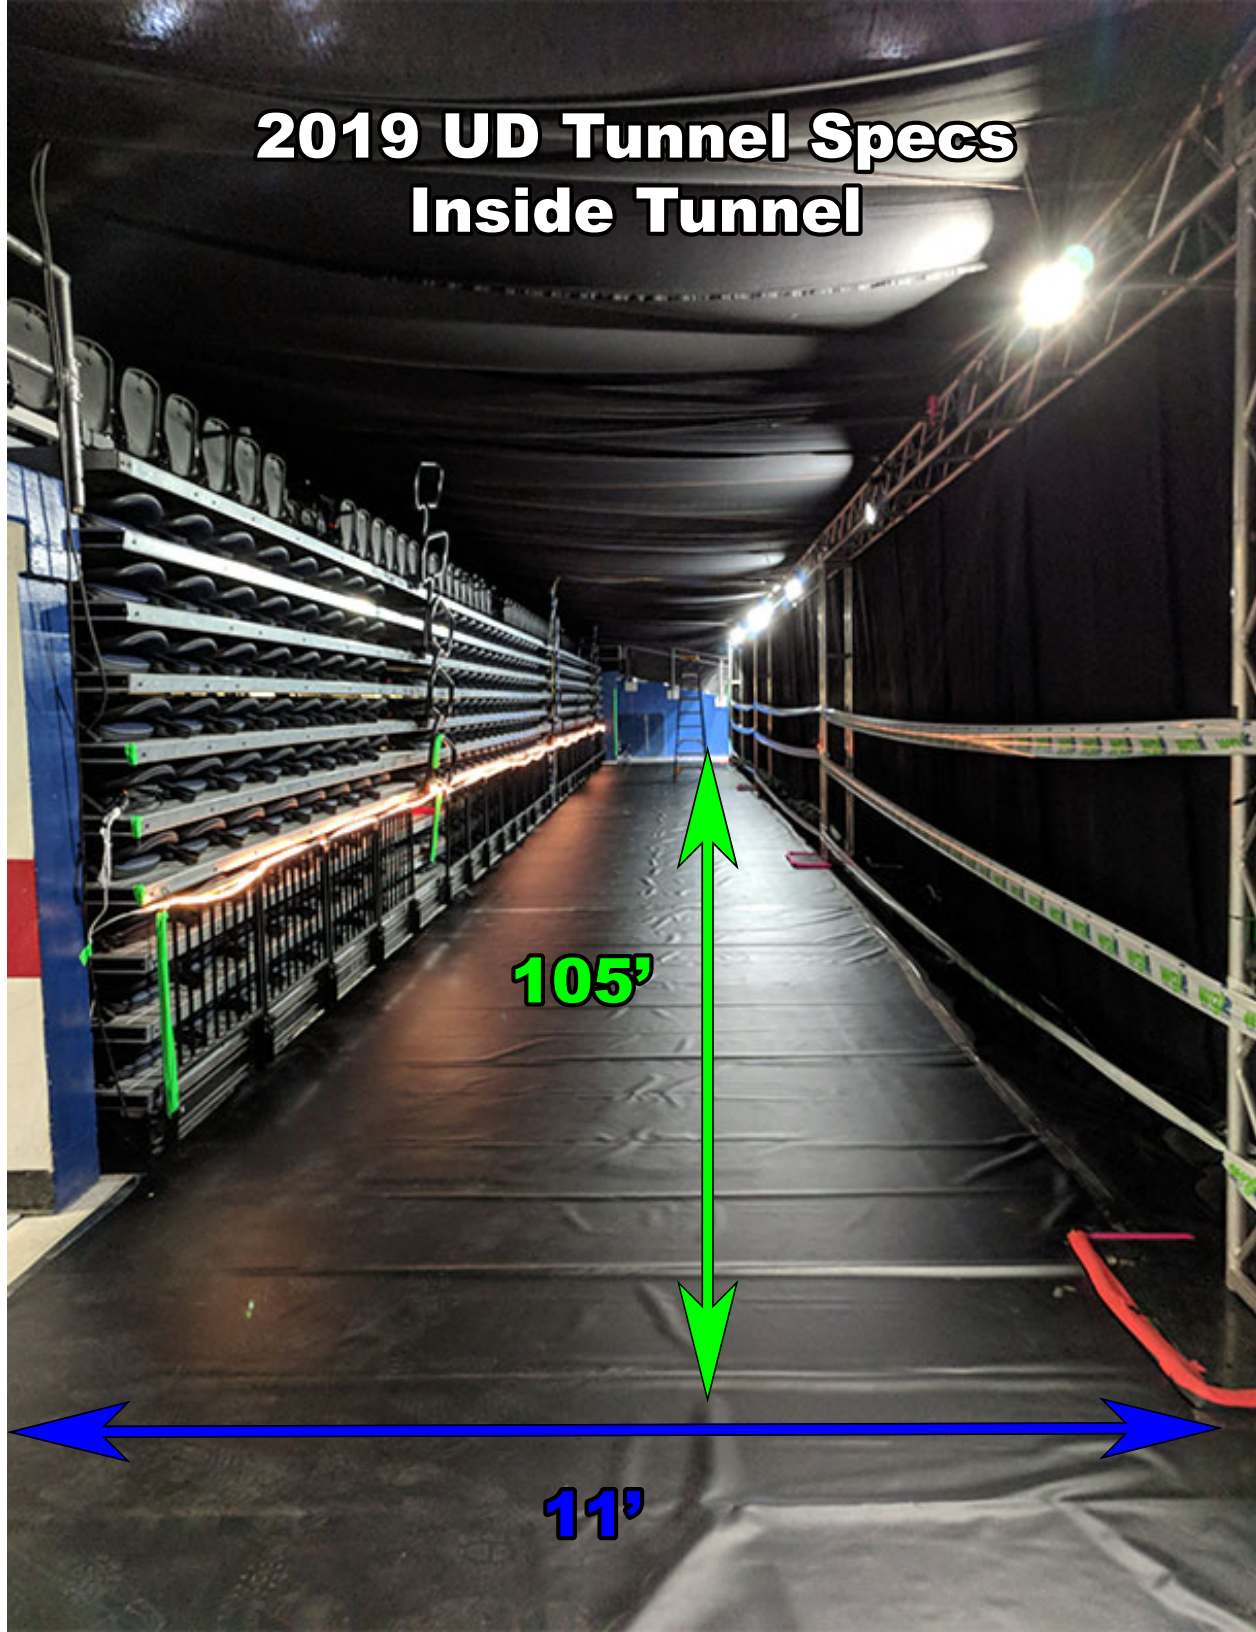

2019 UD Tunnel Specs Inside Tunnel

105'

11'

2019 UD Tunnel Specs Tunnel Entry

2019 UD Tunnel Specs Tunnel Exit

10'5"

11'