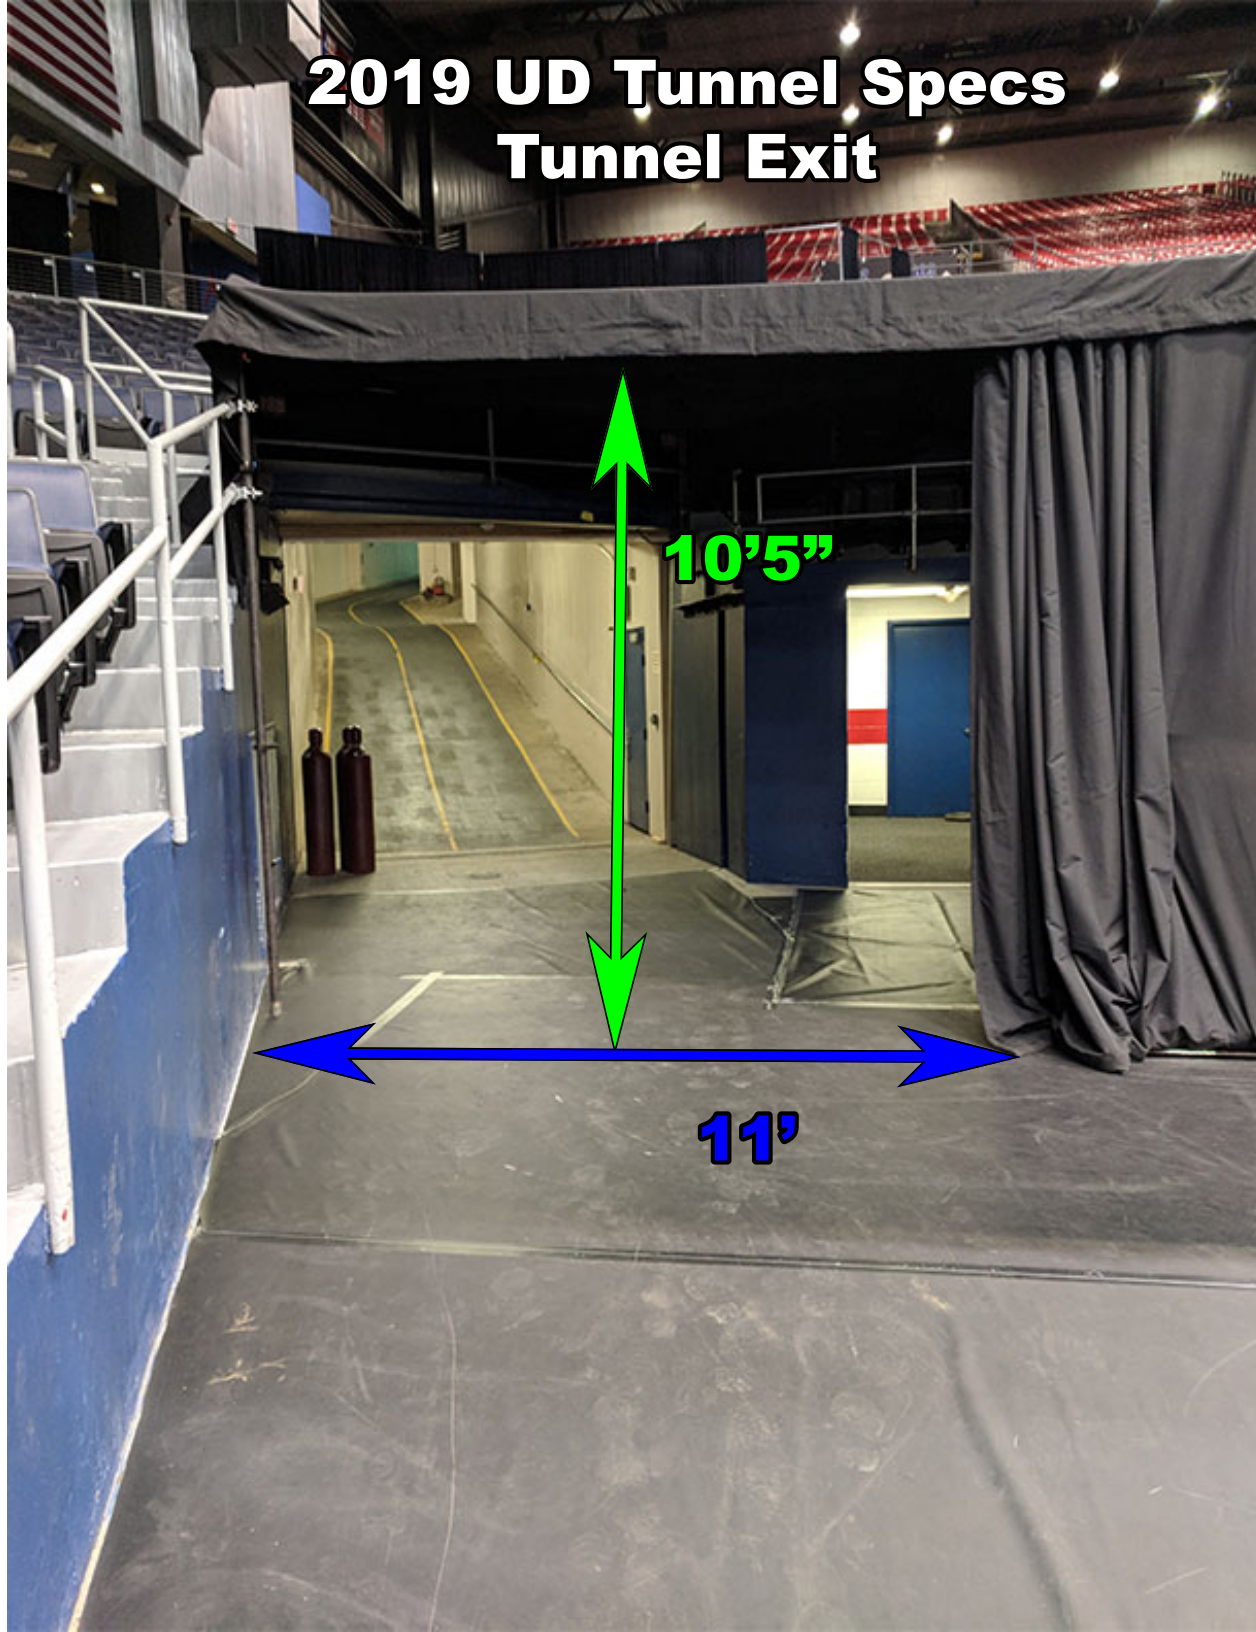

2019 UD Tunnel Specs Inside Tunnel

105'

11'

2019 UD Tunnel Specs Tunnel Entry

2019 UD Tunnel Specs Tunnel Exit

10'5"

11'