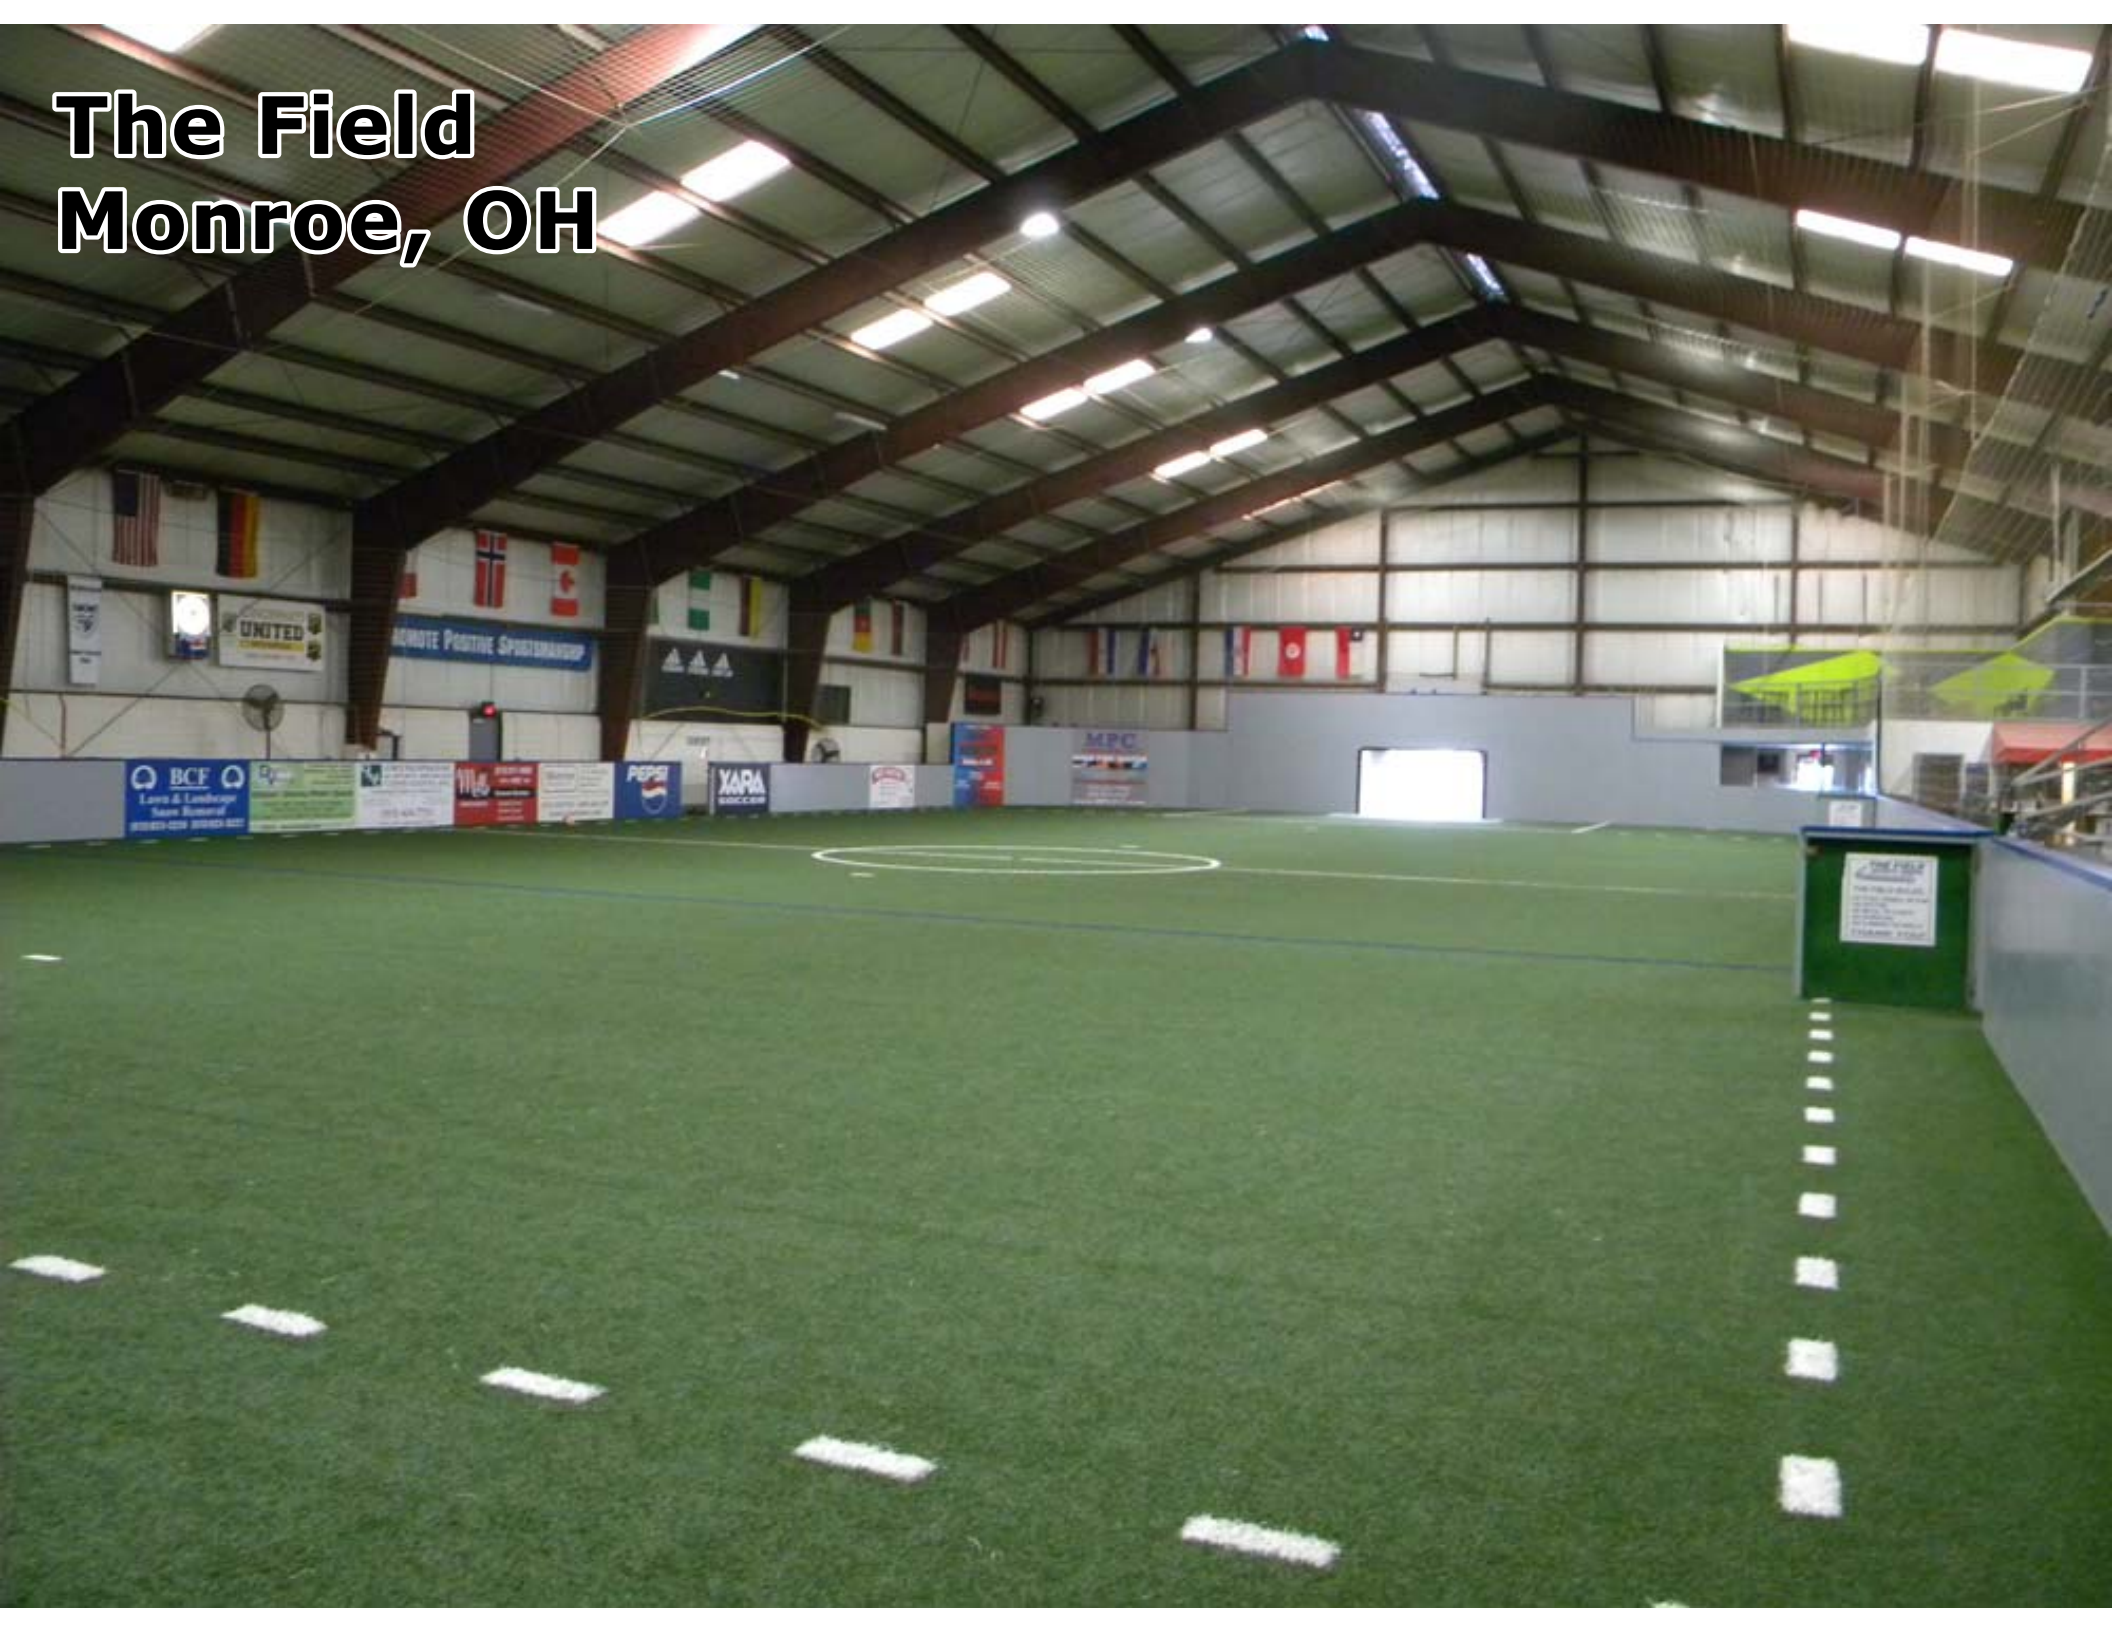

The Field Monroe, OH